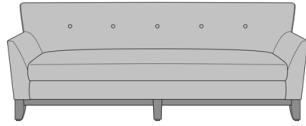

## Modica Lounge

Modica Sofa, without Button  
Detail  
Model: MDC30  
86W 28.5D 34H  
25AH

Modica Sofa, with Button  
Detail  
Model: MDC31  
86W 28.5D 34H  
25AH