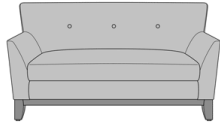

kwalu.

Modica Lounge

Modica Love Seat, without
Button Detail
Model: MDC20
61W 28.5D 34H
25AH

Modica Love Seat, with
Button Detail
Model: MDC21
61W 28.5D 34H
25AH