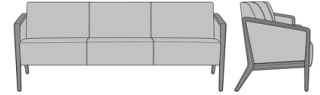

Modena Sofa – Closed Arm
Model: MDALN31UP
73.5W 29.25D 32.5H
26AH