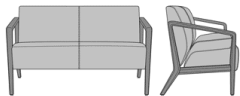

Modena Love Seat – Open Arm
Model: MDALN21
50.5W 29.25D 32.5H
26AH