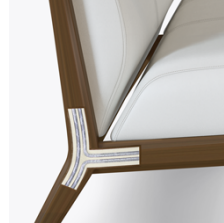

Product Features

Best of NeoCon Gold

Kwalu's Modena Lounge Collection wins gold in prestigious Best of NeoCon Awards competition.

[Learn more >](#)

Faceted-Edged Frame Detailing

The outside face of the chair frame showcases faceted-edge detailing reminiscent of hand-crafted wood workmanship.

Durable Finish

Kwalu's solid surface (1/8" thick) proprietary finish doesn't have any of the drawbacks of wood. The frames are moisture impervious, graffiti-resistant, easy to clean and maintenance-free.