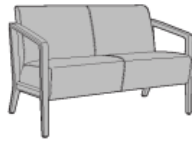

Product Dimensions and Specs

Overall	73.5W 29.25D 32.5H
Seat	69W 19D 18.5H
Arm	26H
Wt.	104 lbs
Wt. Capacity	750 lbs

Product Configurations

Modena Collection

MDALNX

Number of Seats

11
Single

21
Love Seat