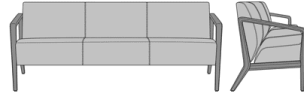

31
Sofa

Arm Style (Optional)

UP
Upholstered Arm Panels

Product Statement of Line Images

Modena Lounge – Open Arm
Model: MDALN11
27.5W 29.25D 32.5H
26AH

Modena Lounge – Closed Arm
Model: MDALN11UP
27.5W 29.25D 32.5H
26AH