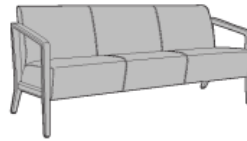

Product Dimensions and Specs

Overall	73.5W 29.25D 32.5H
Seat	69W 19D 18.5H
Arm	26H
Wt.	104 lbs
Wt. Capacity	750 lbs

Product Configurations

Modena Collection

MDALNX

Number of Seats

11
Single

21
Love Seat