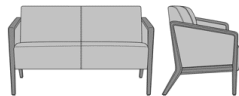

Modena Love Seat – Closed Arm
Model: MDALN21UP
50.5W 29.25D 32.5H
26AH