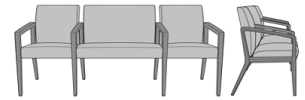

Modena Multiple

Modena Tandem Bariatric, 2-Seater Gang - 35"H (Bariatric-Guest)
Model: MDAMTBG
56W 27D 35H
26AH

Modena Tandem Bariatric, 3-Seater Gang - 35"H (Bariatric-Guest-Guest)
Model: MDAMTBGG
78W 27D 35H
26AH

Modena Tandem Bariatric, 3-Seater Gang - 35"H (Bariatric-Guest-Guest), Upholstered Arm Panels
Model: MDAMTBGGUP
78W 27D 35H
26AH

Modena Tandem Bariatric, 2-Seater Gang - 35"H (Bariatric-Guest), Upholstered Arm Panels
Model: MDAMTBGUP
56W 27D 35H
26AH

Modena Tandem Bariatric, 2-Seater Gang with 20"W Solid Surface Table - 35"H (Bariatric-Guest)
Model: MDAMTBXG
78W 27D 35H
26AH

Modena Tandem Bariatric, 2-Seater, 20"W Solid Surface Table - 35"H (Bariatric-Guest), Uph Arm Panels
Model: MDAMTBXGUP
78W 27D 35H
26AH

Modena Tandem Bariatric, 2-Seater Gang - 35"H (Guest-Bariatric)
Model: MDAMTGB
56W 27D 35H
26AH

Modena Tandem Bariatric, 3-Seater Gang - 35"H (Guest-Bariatric-Guest)
Model: MDAMTGBG
78W 27D 35H
26AH

Modena Tandem Bariatric, 3-Seater Gang - 35"H (Guest-Bariatric-Guest), Upholstered Arm Panels
Model: MDAMTGBGUP
78W 27D 35H
26AH