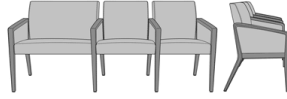

Modena Multiple

Modena Tandem Bariatric, 2-Seater Gang - 35"H (Bariatric-Guest)
Model: MDAMTBG
56W 27D 35H
26AH

Modena Tandem Bariatric, 3-Seater Gang - 35"H (Bariatric-Guest-Guest)
Model: MDAMTBGG
78W 27D 35H
26AH

Modena Tandem Bariatric, 3-Seater Gang - 35"H (Bariatric-Guest-Guest), Upholstered Arm Panels
Model: MDAMTBGGUP
78W 27D 35H
26AH

Modena Tandem Bariatric, 2-Seater Gang - 35"H (Bariatric-Guest), Upholstered Arm Panels
Model: MDAMTBGUP
56W 27D 35H
26AH

Modena Tandem Bariatric, 2-Seater Gang with 20"W Solid Surface Table - 35"H (Bariatric-Guest)
Model: MDAMTBXG
78W 27D 35H
26AH

Modena Tandem Bariatric, 2-Seater, 20"W Solid Surface Table - 35"H (Bariatric-Guest), Uph Arm Panels
Model: MDAMTBXGUP
78W 27D 35H
26AH

Modena Tandem Bariatric, 2-Seater, 20"W Solid Surface Table - 35"H (Guest-Bariatric), Uph Arm Panels
Model: MDAMTGXBUP
78W 27D 35H
26AH

Modena Tandem, 2-Seater Gang with 20"W Solid Surface Table - 35"H
Model: MDAMTGXG
69W 27D 35H
26AH