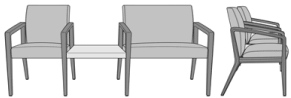

Modena Tandem Bariatric, 3-Seater Gang - 35"H (Guest-Guest-Bariatric), Upholstered Arm Panels
Model: MDAMTGGGUP
78W 27D 35H
26AH

Modena Tandem, 3-Seater Gang - 35"H
Model: MDAMTGGG
69W 27D 35H
26AH

Modena Tandem, 3-Seater Gang - 35"H (Guest-Guest-Guest), Upholstered Arm Panels
Model: MDAMTGGGUP
69W 27D 35H
26AH

Modena Tandem, 2-Seater Gang - 35"H (Guest-Guest), Upholstered Arm Panels
Model: MDAMTGGUP
46W 27D 35H
26AH

Modena Tandem Bariatric, 2-Seater Gang with 20"W Solid Surface Table - 35"H (Guest-Bariatric)
Model: MDAMTGXB
78W 27D 35H
26AH