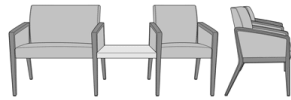

Modena Multiple

Modena Tandem Bariatric, 2-Seater Gang - 35"H (Bariatric-Guest)
Model: MDAMTBG
56W 27D 35H
26AH

Modena Tandem Bariatric, 3-Seater Gang - 35"H (Bariatric-Guest-Guest)
Model: MDAMTBGG
78W 27D 35H
26AH

Modena Tandem Bariatric, 3-Seater Gang - 35"H (Bariatric-Guest-Guest), Upholstered Arm Panels
Model: MDAMTBGGUP
78W 27D 35H
26AH

Modena Tandem Bariatric, 2-Seater Gang - 35"H (Bariatric-Guest), Upholstered Arm Panels
Model: MDAMTBGUP
56W 27D 35H
26AH

Modena Tandem Bariatric, 2-Seater Gang with 20"W Solid Surface Table - 35"H (Bariatric-Guest)
Model: MDAMTBXG
78W 27D 35H
26AH

Modena Tandem Bariatric, 2-Seater, 20"W Solid Surface Table - 35"H (Bariatric-Guest), Uph Arm Panels
Model: MDAMTBXGUP
78W 27D 35H
26AH

Modena Tandem Bariatric, 2-Seater, 20"W Solid Surface Table - 35"H (Guest-Bariatric), Uph Arm Panels
Model: MDAMTGXBUP
78W 27D 35H
26AH

Modena Tandem, 2-Seater Gang with 20"W Solid Surface Table - 35"H
Model: MDAMTGXG
69W 27D 35H
26AH