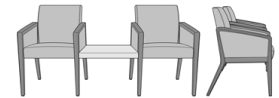

Modena Tandem, 2-Seater Gang - 35"H (Guest-Guest), Upholstered Arm Panels
Model: MDAMTGGUP
46W 27D 35H
26AH

Modena Tandem Bariatric, 2-Seater Gang with 20"W Solid Surface Table - 35"H (Guest-Bariatric)
Model: MDAMTGXB
78W 27D 35H
26AH

Modena Tandem Bariatric, 2-Seater, 20"W Solid Surface Table - 35"H (Guest-Bariatric), Uph Arm Panels
Model: MDAMTGXBUP
78W 27D 35H
26AH

Modena Tandem, 2-Seater Gang with 20"W Solid Surface Table - 35"H
Model: MDAMTGXG
69W 27D 35H
26AH