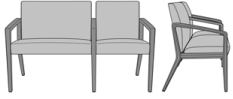

Modena Multiple

Modena Tandem Bariatric, 2-Seater Gang - 35"H (Bariatric-Guest)
Model: MDAMTBG
56W 27D 35H
26AH

Modena Tandem Bariatric, 3-Seater Gang - 35"H (Bariatric-Guest-Guest)
Model: MDAMTBGG
78W 27D 35H
26AH

Modena Tandem Bariatric, 3-Seater Gang - 35"H (Bariatric-Guest-Guest), Upholstered Arm Panels
Model: MDAMTBGGUP
78W 27D 35H
26AH

Modena Tandem Bariatric, 2-Seater Gang - 35"H (Bariatric-Guest), Upholstered Arm Panels
Model: MDAMTBGUP
56W 27D 35H
26AH

Modena Tandem Bariatric, 2-Seater Gang with 20"W Solid Surface Table - 35"H (Bariatric-Guest)
Model: MDAMTBXG
78W 27D 35H
26AH

Modena Tandem Bariatric, 2-Seater, 20"W Solid Surface Table - 35"H (Bariatric-Guest), Uph Arm Panels
Model: MDAMTBXGUP
78W 27D 35H
26AH

Modena Tandem Bariatric, 2-Seater, 20"W Solid Surface Table - 35"H (Guest-Bariatric), Uph Arm Panels
Model: MDAMTGXBUP
78W 27D 35H
26AH

Modena Tandem, 2-Seater Gang with 20"W Solid Surface Table - 35"H
Model: MDAMTGXG
69W 27D 35H
26AH