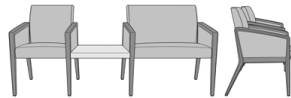

Modena Tandem Bariatric, 3-Seater Gang - 35"H (Guest-Guest-Bariatric), Upholstered Arm Panels
Model: MDAMTGGGUP
78W 27D 35H
26AH

Modena Tandem, 3-Seater Gang - 35"H
Model: MDAMTGGG
69W 27D 35H
26AH

Modena Tandem, 3-Seater Gang - 35"H (Guest-Guest-Guest), Upholstered Arm Panels
Model: MDAMTGGGUP
69W 27D 35H
26AH

Modena Tandem, 2-Seater Gang - 35"H (Guest-Guest), Upholstered Arm Panels
Model: MDAMTGGUP
46W 27D 35H
26AH

Modena Tandem Bariatric, 2-Seater Gang with 20"W Solid Surface Table - 35"H (Guest-Bariatric)
Model: MDAMTGXB
78W 27D 35H
26AH