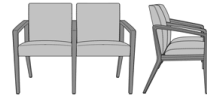

Modena Tandem Bariatric, 2-Seater Gang with 20"W Solid Surface Table - 35"H (Bariatric-Guest)
Model: MDAMTBXG
78W 27D 35H
26AH

Modena Tandem Bariatric, 2-Seater, 20"W Solid Surface Table - 35"H (Bariatric-Guest), Uph Arm Panels
Model: MDAMTBXGUP
78W 27D 35H
26AH

Modena Tandem Bariatric, 2-Seater Gang - 35"H (Guest-Bariatric)
Model: MDAMTGB
56W 27D 35H
26AH

Modena Tandem Bariatric, 3-Seater Gang - 35"H (Guest-Bariatric-Guest)
Model: MDAMTGBG
78W 27D 35H
26AH

Modena Tandem Bariatric, 3-Seater Gang - 35"H (Guest-Bariatric-Guest), Upholstered Arm Panels
Model: MDAMTGBGUP
78W 27D 35H
26AH

Modena Tandem Bariatric, 2-Seater Gang - 35"H (Guest-Bariatric), Upholstered Arm Panels
Model: MDAMTGBUP
56W 27D 35H
26AH

Modena Tandem, 2-Seater Gang - 35"H
Model: MDAMTGG
46W 27D 35H
26AH

Modena Tandem Bariatric, 3-Seater Gang - 35"H (Guest-Guest-Bariatric)
Model: MDAMTGGGB
78W 27D 35H
26AH