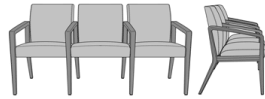

Modena Tandem Bariatric, 2-Seater Gang - 35"H (Guest-Bariatric)
Model: MDAMTGB
56W 27D 35H
26AH

Modena Tandem Bariatric, 3-Seater Gang - 35"H (Guest-Bariatric-Guest)
Model: MDAMTGBG
78W 27D 35H
26AH

Modena Tandem Bariatric, 3-Seater Gang - 35"H (Guest-Bariatric-Guest), Upholstered Arm Panels
Model: MDAMTGBGUP
78W 27D 35H
26AH

Modena Tandem Bariatric, 2-Seater Gang - 35"H (Guest-Bariatric), Upholstered Arm Panels
Model: MDAMTGBUP
56W 27D 35H
26AH

Modena Tandem, 2-Seater Gang - 35"H
Model: MDAMTGG
46W 27D 35H
26AH

Modena Tandem Bariatric, 3-Seater Gang - 35"H (Guest-Guest-Bariatric)
Model: MDAMTGGGB
78W 27D 35H
26AH

Modena Tandem Bariatric, 3-Seater Gang - 35"H (Guest-Guest-Bariatric), Upholstered Arm Panels
Model: MDAMTGGGUP
78W 27D 35H
26AH

Modena Tandem, 3-Seater Gang - 35"H
Model: MDAMTGGG
69W 27D 35H
26AH

Modena Tandem, 3-Seater Gang - 35"H (Guest-Guest-Guest), Upholstered Arm Panels
Model: MDAMTGGGUP
69W 27D 35H
26AH