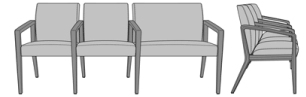

Modena Tandem Bariatric, 2-Seater Gang with 20"W Solid Surface Table - 35"H (Bariatric-Guest)
Model: MDAMTBXG
78W 27D 35H
26AH

Modena Tandem Bariatric, 2-Seater, 20"W Solid Surface Table - 35"H (Bariatric-Guest), Uph Arm Panels
Model: MDAMTBXGUP
78W 27D 35H
26AH

Modena Tandem Bariatric, 2-Seater Gang - 35"H (Guest-Bariatric)
Model: MDAMTGB
56W 27D 35H
26AH

Modena Tandem Bariatric, 3-Seater Gang - 35"H (Guest-Bariatric-Guest)
Model: MDAMTGBG
78W 27D 35H
26AH

Modena Tandem Bariatric, 3-Seater Gang - 35"H (Guest-Bariatric-Guest), Upholstered Arm Panels
Model: MDAMTGBGUP
78W 27D 35H
26AH

Modena Tandem Bariatric, 2-Seater Gang - 35"H (Guest-Bariatric), Upholstered Arm Panels
Model: MDAMTGBUP
56W 27D 35H
26AH

Modena Tandem, 2-Seater Gang - 35"H
Model: MDAMTGG
46W 27D 35H
26AH

Modena Tandem Bariatric, 3-Seater Gang - 35"H (Guest-Guest-Bariatric)
Model: MDAMTGGGB
78W 27D 35H
26AH