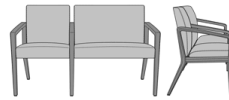

Modena Multiple

Modena Tandem Bariatric, 2-Seater Gang - 35"H (Bariatric-Guest)
Model: MDAMTBG
56W 27D 35H
26AH

Modena Tandem Bariatric, 3-Seater Gang - 35"H (Bariatric-Guest-Guest)
Model: MDAMTBGG
78W 27D 35H
26AH

Modena Tandem Bariatric, 3-Seater Gang - 35"H (Bariatric-Guest-Guest), Upholstered Arm Panels
Model: MDAMTBGGUP
78W 27D 35H
26AH

Modena Tandem Bariatric, 2-Seater Gang - 35"H (Bariatric-Guest), Upholstered Arm Panels
Model: MDAMTBGUP
56W 27D 35H
26AH

Modena Tandem Bariatric, 2-Seater Gang with 20"W Solid Surface Table - 35"H (Bariatric-Guest)
Model: MDAMTBXG
78W 27D 35H
26AH

Modena Tandem Bariatric, 2-Seater, 20"W Solid Surface Table - 35"H (Bariatric-Guest), Uph Arm Panels
Model: MDAMTBXGUP
78W 27D 35H
26AH

Modena Tandem Bariatric, 2-Seater Gang - 35"H (Guest-Bariatric)
Model: MDAMTGB
56W 27D 35H
26AH

Modena Tandem Bariatric, 3-Seater Gang - 35"H (Guest-Bariatric-Guest)
Model: MDAMTGBG
78W 27D 35H
26AH

Modena Tandem Bariatric, 3-Seater Gang - 35"H (Guest-Bariatric-Guest), Upholstered Arm Panels
Model: MDAMTGBGUP
78W 27D 35H
26AH