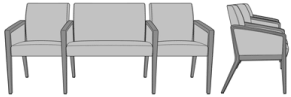

Modena Tandem Bariatric, 3-Seater Gang - 35"H (Bariatric-Guest-Guest), Upholstered Arm Panels
Model: MDAMTBGGUP
78W 27D 35H
26AH

Modena Tandem Bariatric, 2-Seater Gang - 35"H (Bariatric-Guest), Upholstered Arm Panels
Model: MDAMTBGUP
56W 27D 35H
26AH

Modena Tandem Bariatric, 2-Seater Gang with 20"W Solid Surface Table - 35"H (Bariatric-Guest)
Model: MDAMTBXG
78W 27D 35H
26AH

Modena Tandem Bariatric, 2-Seater, 20"W Solid Surface Table - 35"H (Bariatric-Guest), Uph Arm Panels
Model: MDAMTBXGUP
78W 27D 35H
26AH

Modena Tandem Bariatric, 2-Seater Gang - 35"H (Guest-Bariatric)
Model: MDAMTGB
56W 27D 35H
26AH

Modena Tandem Bariatric, 3-Seater Gang - 35"H (Guest-Bariatric-Guest)
Model: MDAMTGBG
78W 27D 35H
26AH

Modena Tandem Bariatric, 3-Seater Gang - 35"H (Guest-Bariatric-Guest), Upholstered Arm Panels
Model: MDAMTGBGUP
78W 27D 35H
26AH