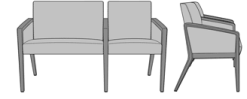

Modena Multiple

Modena Tandem Bariatric, 2-Seater Gang - 35"H (Bariatric-Guest)
Model: MDAMTBG
56W 27D 35H
26AH

Modena Tandem Bariatric, 3-Seater Gang - 35"H (Bariatric-Guest-Guest)
Model: MDAMTBGG
78W 27D 35H
26AH

Modena Tandem Bariatric, 3-Seater Gang - 35"H (Bariatric-Guest-Guest), Upholstered Arm Panels
Model: MDAMTBGGUP
78W 27D 35H
26AH

Modena Tandem Bariatric, 2-Seater Gang - 35"H (Bariatric-Guest), Upholstered Arm Panels
Model: MDAMTBGUP
56W 27D 35H
26AH

Modena Tandem Bariatric, 2-Seater Gang with 20"W Solid Surface Table - 35"H (Bariatric-Guest)
Model: MDAMTBXG
78W 27D 35H
26AH

Modena Tandem Bariatric, 2-Seater, 20"W Solid Surface Table - 35"H (Bariatric-Guest), Uph Arm Panels
Model: MDAMTBXGUP
78W 27D 35H
26AH

Modena Tandem Bariatric, 2-Seater, 20"W Solid Surface Table - 35"H (Guest-Bariatric), Uph Arm Panels
Model: MDAMTGXBUP
78W 27D 35H
26AH

Modena Tandem, 2-Seater Gang with 20"W Solid Surface Table - 35"H
Model: MDAMTGXG
69W 27D 35H
26AH