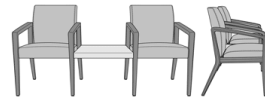

Modena Tandem, 2-Seater Gang with 20"W Solid Surface Table - 35"H
Model: MDAMTGXG
69W 27D 35H
26AH