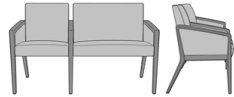

Modena Tandem Bariatric, 3-Seater Gang - 35"H (Bariatric-Guest-Guest), Upholstered Arm Panels
Model: MDAMTBGGUP
78W 27D 35H
26AH

Modena Tandem Bariatric, 2-Seater Gang - 35"H (Bariatric-Guest), Upholstered Arm Panels
Model: MDAMTBGUP
56W 27D 35H
26AH

Modena Tandem Bariatric, 2-Seater Gang with 20"W Solid Surface Table - 35"H (Bariatric-Guest)
Model: MDAMTBXG
78W 27D 35H
26AH

Modena Tandem Bariatric, 2-Seater, 20"W Solid Surface Table - 35"H (Bariatric-Guest), Uph Arm Panels
Model: MDAMTBXGUP
78W 27D 35H
26AH

Modena Tandem Bariatric, 2-Seater Gang - 35"H (Guest-Bariatric)
Model: MDAMTGB
56W 27D 35H
26AH

Modena Tandem Bariatric, 3-Seater Gang - 35"H (Guest-Bariatric-Guest)
Model: MDAMTGBG
78W 27D 35H
26AH

Modena Tandem Bariatric, 3-Seater Gang - 35"H (Guest-Bariatric-Guest), Upholstered Arm Panels
Model: MDAMTGBGUP
78W 27D 35H
26AH