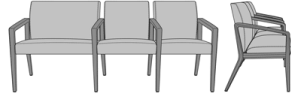

Modena Multiple

Modena Tandem Bariatric, 2-Seater Gang - 35"H (Bariatric-Guest)
Model: MDAMTBG
56W 27D 35H
26AH

Modena Tandem Bariatric, 3-Seater Gang - 35"H (Bariatric-Guest-Guest)
Model: MDAMTBGG
78W 27D 35H
26AH

Modena Tandem Bariatric, 3-Seater Gang - 35"H (Bariatric-Guest-Guest), Upholstered Arm Panels
Model: MDAMTBGGUP
78W 27D 35H
26AH

Modena Tandem Bariatric, 2-Seater Gang - 35"H (Bariatric-Guest), Upholstered Arm Panels
Model: MDAMTBGUP
56W 27D 35H
26AH

Modena Tandem Bariatric, 2-Seater Gang with 20"W Solid Surface Table - 35"H (Bariatric-Guest)
Model: MDAMTBXG
78W 27D 35H
26AH

Modena Tandem Bariatric, 2-Seater, 20"W Solid Surface Table - 35"H (Bariatric-Guest), Uph Arm Panels
Model: MDAMTBXGUP
78W 27D 35H
26AH

Modena Tandem Bariatric, 2-Seater, 20"W Solid Surface Table - 35"H (Guest-Bariatric), Uph Arm Panels
Model: MDAMTGXBUP
78W 27D 35H
26AH

Modena Tandem, 2-Seater Gang with 20"W Solid Surface Table - 35"H
Model: MDAMTGXG
69W 27D 35H
26AH