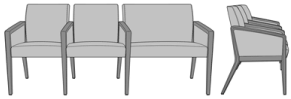

Modena Tandem Bariatric, 2-Seater Gang with 20"W Solid Surface Table - 35"H (Bariatric-Guest)
Model: MDAMTBXG
78W 27D 35H
26AH

Modena Tandem Bariatric, 2-Seater, 20"W Solid Surface Table - 35"H (Bariatric-Guest), Uph Arm Panels
Model: MDAMTBXGUP
78W 27D 35H
26AH

Modena Tandem Bariatric, 2-Seater Gang - 35"H (Guest-Bariatric)
Model: MDAMTGB
56W 27D 35H
26AH

Modena Tandem Bariatric, 3-Seater Gang - 35"H (Guest-Bariatric-Guest)
Model: MDAMTGBG
78W 27D 35H
26AH

Modena Tandem Bariatric, 3-Seater Gang - 35"H (Guest-Bariatric-Guest), Upholstered Arm Panels
Model: MDAMTGBGUP
78W 27D 35H
26AH

Modena Tandem Bariatric, 2-Seater Gang - 35"H (Guest-Bariatric), Upholstered Arm Panels
Model: MDAMTGBUP
56W 27D 35H
26AH

Modena Tandem, 2-Seater Gang - 35"H
Model: MDAMTGG
46W 27D 35H
26AH

Modena Tandem Bariatric, 3-Seater Gang - 35"H (Guest-Guest-Bariatric)
Model: MDAMTGGGB
78W 27D 35H
26AH