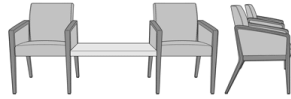

Modena Tandem, 2-Seater
Gang with 30"W Solid
Surface Table - 35"H (Guest-
Guest), Uph Arm Panels
Model: MDAMTGYGUP
78W 27D 35H
26AH