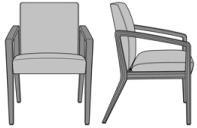

Modena Guest / Multi-Use

Modena Guest Chair
Model: MDAG11
24W 27D 35H
26AH

Modena Guest Chair,
Upholstered Arm Panels
Model: MDAG11UP
24W 27D 35H
26AH