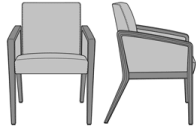

Modena Guest / Multi-Use

Modena Guest Chair
Model: MDAG11
24W 27D 35H
26AH

Modena Guest Chair,
Upholstered Arm Panels
Model: MDAG11UP
24W 27D 35H
26AH