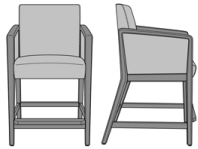

Modena Easy Access

Modena Easy Access Chair
Model: MDAEA111
24.5W 27.5D 40.5H
32.5AH

Modena Easy Access Chair,
Upholstered Arm Panels
Model: MDAEA111UP
24.5W 27.5D 40.5H
32.5AH