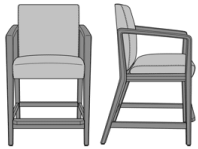

Modena Easy Access

Modena Easy Access Chair
Model: MDAEA111
24.5W 27.5D 40.5H
32.5AH

Modena Easy Access Chair,
Upholstered Arm Panels
Model: MDAEA111UP
24.5W 27.5D 40.5H
32.5AH