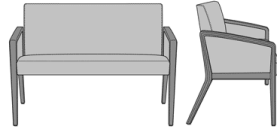

Modena Bariatric

Modena Bariatric Chair -
46\"W
Model: MDAB46G
46W 27D 35H
26AH

Modena Bariatric Chair -
46\"W, Upholstered Arm
Panels
Model: MDAB46GUP
46W 27D 35H
26AH