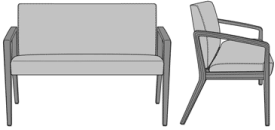

Modena Bariatric

Modena Bariatric Chair -
46\"W
Model: MDAB46G
46W 27D 35H
26AH

Modena Bariatric Chair -
46\"W, Upholstered Arm
Panels
Model: MDAB46GUP
46W 27D 35H
26AH