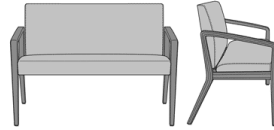

Modena Bariatric Chair –
46"W
Model: MDAB46G
46W 27D 35H
26AH