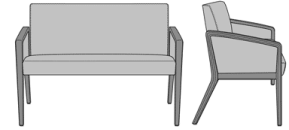

Modena Bariatric Chair –
46"W, Upholstered Arm
Panels
Model: MDAB46GUP
46W 27D 35H
26AH