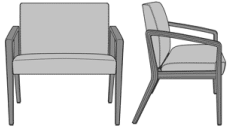

Modena Bariatric

Modena Bariatric Chair -
34\"W
Model: MDAB34G
34W 27D 35H
26AH

Modena Bariatric Chair -
34\"W, Upholstered Arm
Panels
Model: MDAB34GUP
34W 27D 35H
26AH