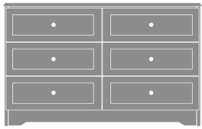

Mission Chest / Dresser

Mission Chest, 3 Drawers
Model: MICH30
25W 19D 30H

Mission Chest, 5 Drawers
Model: MICH50
25W 19D 46.75H

Mission Chest Wide, 4
Drawers
Model: MICH40W
31.5W 19D 36H

Mission Chest Wide, 3
Drawers
Model: MICH30W
31.5W 19D 30H

Mission Dresser, 6 Drawers
Model: MIDR60
48.5W 19D 30H