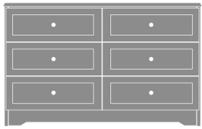

## Mission Chest / Dresser

Mission Chest, 3 Drawers  
Model: MICH30  
25W 19D 30H

Mission Chest, 5 Drawers  
Model: MICH50  
25W 19D 46.75H

Mission Chest Wide, 4  
Drawers  
Model: MICH40W  
31.5W 19D 36H

Mission Chest Wide, 3  
Drawers  
Model: MICH30W  
31.5W 19D 30H

Mission Dresser, 6 Drawers  
Model: MIDR60  
48.5W 19D 30H