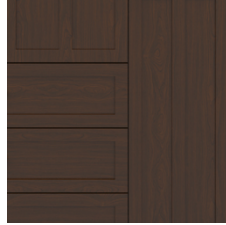

Chamfered Frames

The raised overlay on this collection adds a classic style feature.

Door Hinges

100° self-closing, kitchen-grade Blum® Euro Hinges provide a smooth motion.

Drawers

Are constructed with both dowel and mechanical fasteners for additional strength. 100lb static and dynamic load Euro Drawer Slides allow for easy opening and closing.