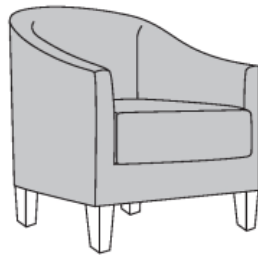

Kwalu Features

Product Dimensions and Specs

Overall	29W 28D 29.5H
Seat	20W 19D 19.5H
Arm	24H
Wt.	43 lbs
Wt. Capacity	350 lbs

Product Configurations

Milliani Collection

MILXX

Chair Style

1
Single Chair

Nail Head Trim

A No Nail Head ***B** Nail Head Base ***C** Nail Head Arm ***D** Nail Head Arm & Base

Note

* Nail Head selection to be placed when ordering

Product Statement of Line Images

Milliani Lounge Chair, without Nail Head Detail
Model: MIL1A
29W 28D 29.5H
24AH

Milliani Lounge Chair, Nail Head Detail Base
Model: MIL1B
29W 28D 29.5H
24AH

Milliani Lounge Chair, Nail Head Detail Arms
Model: MIL1C
29W 28D 29.5H
24AH

Milliani Lounge Chair, Nail Head Detail Arms & Base
Model: MIL1D
29W 28D 29.5H
24AH