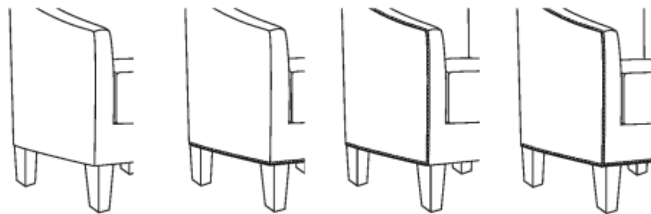

Kwalu Features

Product Dimensions and Specs

Overall	29W 28D 29.5H
Seat	20W 19D 19.5H
Arm	24H
Wt.	43 lbs
Wt. Capacity	350 lbs

Product Configurations

Milliani Collection

MILXX

Chair Style

1
Single Chair

Nail Head Trim

A No Nail Head ***B** Nail Head Base ***C** Nail Head Arm ***D** Nail Head Arm & Base

Note

* Nail Head selection to be placed when ordering

Product Statement of Line Images

Milliani Lounge Chair, without Nail Head Detail
Model: MIL1A
29W 28D 29.5H
24AH

Milliani Lounge Chair, Nail Head Detail Base
Model: MIL1B
29W 28D 29.5H
24AH

Milliani Lounge Chair, Nail Head Detail Arms
Model: MIL1C
29W 28D 29.5H
24AH

Milliani Lounge Chair, Nail Head Detail Arms & Base
Model: MIL1D
29W 28D 29.5H
24AH