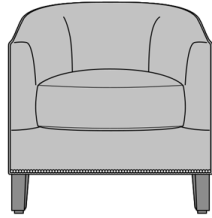

Milliani Lounge

Milliani Lounge Chair,
without Nail Head Detail
Model: MIL1A
29W 28D 29.5H
24AH

Milliani Lounge Chair, Nail
Head Detail Base
Model: MIL1B
29W 28D 29.5H
24AH

Milliani Lounge Chair, Nail
Head Detail Arms
Model: MIL1C
29W 28D 29.5H
24AH

Milliani Lounge Chair, Nail
Head Detail Arms & Base
Model: MIL1D
29W 28D 29.5H
24AH