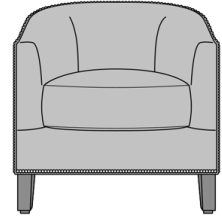

Milliani Lounge

Milliani Lounge Chair,
without Nail Head Detail
Model: MIL1A
29W 28D 29.5H
24AH

Milliani Lounge Chair, Nail
Head Detail Base
Model: MIL1B
29W 28D 29.5H
24AH

Milliani Lounge Chair, Nail
Head Detail Arms
Model: MIL1C
29W 28D 29.5H
24AH

Milliani Lounge Chair, Nail
Head Detail Arms & Base
Model: MIL1D
29W 28D 29.5H
24AH