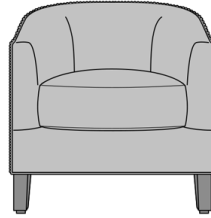

Milliani Lounge

Milliani Lounge Chair,
without Nail Head Detail
Model: MIL1A
29W 28D 29.5H
24AH

Milliani Lounge Chair, Nail
Head Detail Base
Model: MIL1B
29W 28D 29.5H
24AH

Milliani Lounge Chair, Nail
Head Detail Arms
Model: MIL1C
29W 28D 29.5H
24AH

Milliani Lounge Chair, Nail
Head Detail Arms & Base
Model: MIL1D
29W 28D 29.5H
24AH