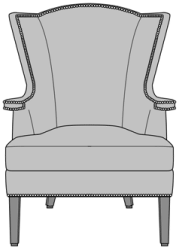

kwalu.

Meria Lounge

Meria Wing Back Lounge
Chair

Model: MER01

33.5W 35D 45H

25AH