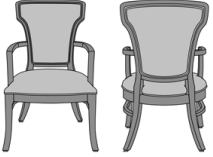

kwalu.

Martello Dining

Martello Dining Chair

Model: MTL110

24.5W 25.5D 38H

26AH