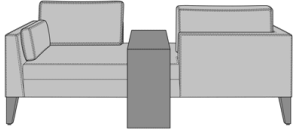

Marsala Lounge

Marsala Lounge, Single,
without Piping
Model: MSLA1A00
41W 30D 33H
26AH

Marsala Lounge, Single
Model: MSLA1A01
41W 30D 33H
26AH

Marsala Lounge, Double,
without Piping
Model: MSLA2A00
82W 30D 33H
26AH

Marsala Lounge, Double
Model: MSLA2A01
82W 30D 33H
26AH

Marsala Lounge, Double with
Table, without Piping
Model: MSLA3A00
82W 35D 33H
26AH

Marsala Lounge, Double with
Table
Model: MSLA3A01
82W 35D 33H
26AH