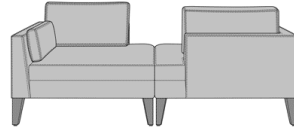

Marsala Lounge

Marsala Lounge, Single,
without Piping
Model: MSLA1A00
41W 30D 33H
26AH

Marsala Lounge, Single
Model: MSLA1A01
41W 30D 33H
26AH

Marsala Lounge, Double,
without Piping
Model: MSLA2A00
82W 30D 33H
26AH

Marsala Lounge, Double
Model: MSLA2A01
82W 30D 33H
26AH

Marsala Lounge, Double with
Table, without Piping
Model: MSLA3A00
82W 35D 33H
26AH

Marsala Lounge, Double with
Table
Model: MSLA3A01
82W 35D 33H
26AH