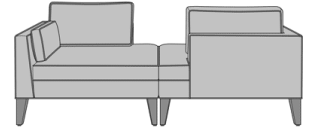

Marsala Lounge

Marsala Lounge, Single,
without Piping
Model: MSLA1A00
41W 30D 33H
26AH

Marsala Lounge, Single
Model: MSLA1A01
41W 30D 33H
26AH

Marsala Lounge, Double,
without Piping
Model: MSLA2A00
82W 30D 33H
26AH

Marsala Lounge, Double
Model: MSLA2A01
82W 30D 33H
26AH

Marsala Lounge, Double with
Table, without Piping
Model: MSLA3A00
82W 35D 33H
26AH

Marsala Lounge, Double with
Table
Model: MSLA3A01
82W 35D 33H
26AH