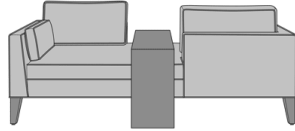

Marsala Lounge

Marsala Lounge, Single,
without Piping
Model: MSLA1A00
41W 30D 33H
26AH

Marsala Lounge, Single
Model: MSLA1A01
41W 30D 33H
26AH

Marsala Lounge, Double,
without Piping
Model: MSLA2A00
82W 30D 33H
26AH

Marsala Lounge, Double
Model: MSLA2A01
82W 30D 33H
26AH

Marsala Lounge, Double with
Table, without Piping
Model: MSLA3A00
82W 35D 33H
26AH

Marsala Lounge, Double with
Table
Model: MSLA3A01
82W 35D 33H
26AH