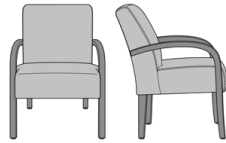

kwalu.

Luserna Guest

Luserna Lounge Chair,
Angular Arm
Model: LS1A2
23.75W 28.5D 34.5H
25AH

Luserna Lounge Chair,
Curved Arm
Model: LS1C2
23.75W 28.5D 34.5H
25AH