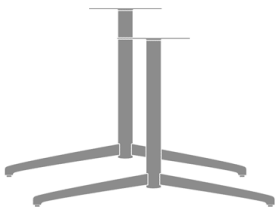

Lumio Dining / Activity Table

Lumio Twin Pedestal T Base,
Small, Standard Height
Model: LUMTBD26SH
26W 28D 28.5H

Lumio Twin Pedestal T Base,
Small, Wheelchair Height
Model: LUMTBD26WH
26W 28D 30.5H

Lumio Twin Pedestal T Base,
Medium, Standard Height
Model: LUMTBD31SH
31W 28D 28.5H

Lumio Twin Pedestal T Base,
Medium, Wheelchair Height
Model: LUMTBD31WH
31W 28D 30.5H

Lumio Twin Pedestal T Base,
Large, Standard Height
Model: LUMTBD41SH
41W 28D 28.5H

Lumio Twin Pedestal T Base,
Large, Wheelchair Height
Model: LUMTBD41WH
41W 28D 30.5H