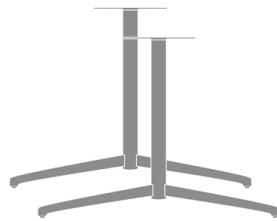

Lumio Dining / Activity Table

Lumio Twin Pedestal T Base,
Small, Standard Height
Model: LUMTBD26SH
26W 28D 28.5H

Lumio Twin Pedestal T Base,
Small, Wheelchair Height
Model: LUMTBD26WH
26W 28D 30.5H

Lumio Twin Pedestal T Base,
Medium, Standard Height
Model: LUMTBD31SH
31W 28D 28.5H

Lumio Twin Pedestal T Base,
Medium, Wheelchair Height
Model: LUMTBD31WH
31W 28D 30.5H

Lumio Twin Pedestal T Base,
Large, Standard Height
Model: LUMTBD41SH
41W 28D 28.5H

Lumio Twin Pedestal T Base,
Large, Wheelchair Height
Model: LUMTBD41WH
41W 28D 30.5H