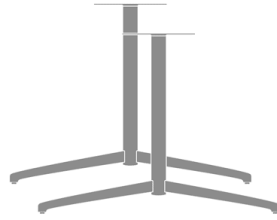

Lumio Pedestal Base, Large,
Counter Height
Model: LUMCTH41
41W 41D 34.75H

Lumio Pedestal Base, Large,
Standard Height
Model: LUM114
40.75W 40.75D 28.5H

Lumio Pedestal Base, Large,
Wheelchair Height
Model: LUM114WH
40.75W 40.75D 30.5H

Lumio Twin Pedestal T Base,
Small, Standard Height
Model: LUMTBD26SH
26W 28D 28.5H

Lumio Twin Pedestal T Base,
Small, Wheelchair Height
Model: LUMTBD26WH
26W 28D 30.5H

Lumio Twin Pedestal T Base,
Medium, Standard Height
Model: LUMTBD31SH
31W 28D 28.5H

Lumio Twin Pedestal T Base,
Medium, Wheelchair Height
Model: LUMTBD31WH
31W 28D 30.5H

Lumio Twin Pedestal T Base,
Large, Standard Height
Model: LUMTBD41SH
41W 28D 28.5H

Lumio Twin Pedestal T Base,
Large, Wheelchair Height
Model: LUMTBD41WH
41W 28D 30.5H