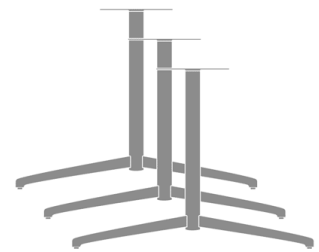

Lumio Triple Pedestal T Base,
Large, Wheelchair Height
Model: LUMTBT41WH
41W 30D 30.5H