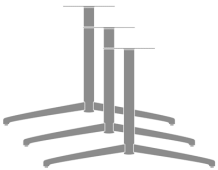

Specifications: 41W 28D 30.5H 22LBS

List Price: \$1318

Model: LUMTBT26SH - Lumio Triple Pedestal T Base, Small, Standard Height

Specifications: 26W 30D 28.5H 56LBS

List Price: \$1739

Model: LUMTBT26WH - Lumio Triple Pedestal T Base, Small, Wheelchair Height

Specifications: 26W 30D 30.5H 20LBS

List Price: \$1772

Model: LUMTBT31SH - Lumio Triple Pedestal T Base, Medium, Standard Height

Specifications: 31W 30D 28.5H 60LBS

List Price: \$1910

Model: LUMTBT31WH - Lumio Triple Pedestal T Base, Medium, Wheelchair Height

Specifications: 31W 30D 30.5H 63LBS

List Price: \$1950

Model: LUMTBT41SH - Lumio Triple Pedestal T Base, Large, Standard Height

Specifications: 41W 30D 28.5H 62LBS

List Price: \$2104

Model: LUMTBT41WH - Lumio Triple Pedestal T Base, Large, Wheelchair Height