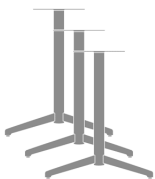

Specifications: 31W 28D 30.5H 40LBS

List Price: \$1256

Model: LUMTBD41SH - Lumio Twin Pedestal T Base, Large, Standard Height

Specifications: 41W 28D 28.5H 40LBS

List Price: \$1279

Model: LUMTBD41WH - Lumio Twin Pedestal T Base, Large, Wheelchair Height

Specifications: 41W 28D 30.5H 22LBS

List Price: \$1318

Model: LUMTBT26SH - Lumio Triple Pedestal T Base, Small, Standard Height

Specifications: 26W 30D 28.5H 56LBS

List Price: \$1739

Model: LUMTBT26WH - Lumio Triple Pedestal T Base, Small, Wheelchair Height

Specifications: 26W 30D 30.5H 20LBS

List Price: \$1772

Model: LUMTBT31SH - Lumio Triple Pedestal T Base, Medium, Standard Height

Specifications: 31W 30D 28.5H 60LBS

List Price: \$1910

Model: LUMTBT31WH - Lumio Triple Pedestal T Base, Medium, Wheelchair Height