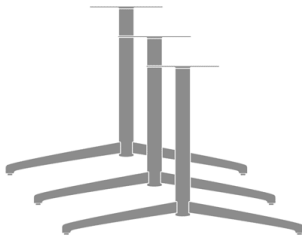

Lumio Dining / Activity Table

Lumio Triple Pedestal T
Base, Small, Standard
Height
Model: LUMTBT26SH
26W 30D 28.5H

Lumio Triple Pedestal T
Base, Small, Wheelchair
Height
Model: LUMTBT26WH
26W 30D 30.5H

Lumio Triple Pedestal T
Base, Medium, Standard
Height
Model: LUMTBT31SH
31W 30D 28.5H

Lumio Triple Pedestal T
Base, Medium, Wheelchair
Height
Model: LUMTBT31WH
31W 30D 30.5H

Lumio Triple Pedestal T
Base, Large, Standard
Height
Model: LUMTBT41SH
41W 30D 28.5H

Lumio Triple Pedestal T
Base, Large, Wheelchair
Height
Model: LUMTBT41WH
41W 30D 30.5H