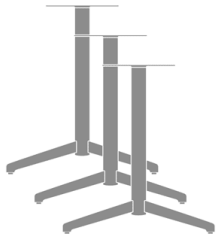

Lumio Dining / Activity Table

Lumio Triple Pedestal T
Base, Small, Standard
Height
Model: LUMTBT26SH
26W 30D 28.5H

Lumio Triple Pedestal T
Base, Small, Wheelchair
Height
Model: LUMTBT26WH
26W 30D 30.5H

Lumio Triple Pedestal T
Base, Medium, Standard
Height
Model: LUMTBT31SH
31W 30D 28.5H

Lumio Triple Pedestal T
Base, Medium, Wheelchair
Height
Model: LUMTBT31WH
31W 30D 30.5H

Lumio Triple Pedestal T
Base, Large, Standard
Height
Model: LUMTBT41SH
41W 30D 28.5H

Lumio Triple Pedestal T
Base, Large, Wheelchair
Height
Model: LUMTBT41WH
41W 30D 30.5H