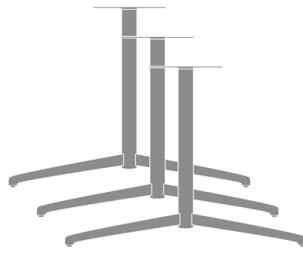

Lumio Dining / Activity Table

Lumio Triple Pedestal T
Base, Small, Standard
Height
Model: LUMTBT26SH
26W 30D 28.5H

Lumio Triple Pedestal T
Base, Small, Wheelchair
Height
Model: LUMTBT26WH
26W 30D 30.5H

Lumio Triple Pedestal T
Base, Medium, Standard
Height
Model: LUMTBT31SH
31W 30D 28.5H

Lumio Triple Pedestal T
Base, Medium, Wheelchair
Height
Model: LUMTBT31WH
31W 30D 30.5H

Lumio Triple Pedestal T
Base, Large, Standard
Height
Model: LUMTBT41SH
41W 30D 28.5H

Lumio Triple Pedestal T
Base, Large, Wheelchair
Height
Model: LUMTBT41WH
41W 30D 30.5H