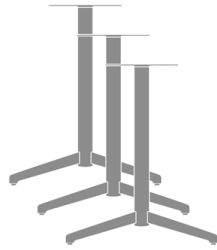

Lumio Dining / Activity Table

Lumio Triple Pedestal T
Base, Small, Standard
Height
Model: LUMTBT26SH
26W 30D 28.5H

Lumio Triple Pedestal T
Base, Small, Wheelchair
Height
Model: LUMTBT26WH
26W 30D 30.5H

Lumio Triple Pedestal T
Base, Medium, Standard
Height
Model: LUMTBT31SH
31W 30D 28.5H

Lumio Triple Pedestal T
Base, Medium, Wheelchair
Height
Model: LUMTBT31WH
31W 30D 30.5H

Lumio Triple Pedestal T
Base, Large, Standard
Height
Model: LUMTBT41SH
41W 30D 28.5H

Lumio Triple Pedestal T
Base, Large, Wheelchair
Height
Model: LUMTBT41WH
41W 30D 30.5H