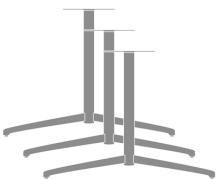

Specifications: 26W 30D 30.5H 20LBS

List Price: \$1772

Model: LUMTBT31SH - Lumio Triple Pedestal T Base, Medium, Standard Height

Specifications: 31W 30D 28.5H 60LBS

List Price: \$1910

Model: LUMTBT31WH - Lumio Triple Pedestal T Base, Medium, Wheelchair Height

Specifications: 31W 30D 30.5H 63LBS

List Price: \$1950

Model: LUMTBT41SH - Lumio Triple Pedestal T Base, Large, Standard Height

Specifications: 41W 30D 28.5H 62LBS

List Price: \$2104

Model: LUMTBT41WH - Lumio Triple Pedestal T Base, Large, Wheelchair Height