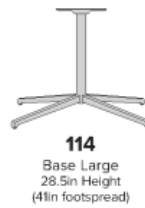

Product Dimensions and Specs

Overall 31W 31D 28.5H

Wt. 24 lbs

Product Configurations

Lumio Collection

LUMX

Base Style

Base Height (Optional)

Product Statement of Line Images

Lumio Pedestal Base, Small,
Standard Height
Model: LUM111
26W 26D 28.5H

Lumio Pedestal Base, Small,
Wheelchair Height
Model: LUM111WH
26W 26D 30.5H

Lumio Pedestal Base,
Medium, Standard Height
Model: LUM113
31W 31D 28.5H