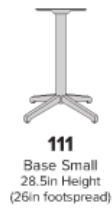

Product Dimensions and Specs

Overall 31W 31D 28.5H

Wt. 24 lbs

Product Configurations

Lumio Collection

LUMX

Base Style

Base Height (Optional)

Product Statement of Line Images

Lumio Pedestal Base, Small,
Standard Height
Model: LUM111
26W 26D 28.5H

Lumio Pedestal Base, Small,
Wheelchair Height
Model: LUM111WH
26W 26D 30.5H

Lumio Pedestal Base,
Medium, Standard Height
Model: LUM113
31W 31D 28.5H