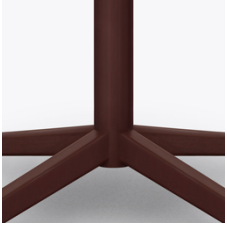

Product Features

Durable Finish

Kwalu's solid surface (1/8" thick) proprietary finish doesn't have any of the drawbacks of wood. The frames are moisture impervious, graffiti-resistant, easy to clean and maintenance-free.