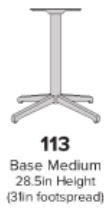

Product Dimensions and Specs

Overall 31W 31D 28.5H

Wt. 24 lbs

Product Configurations

Lumio Collection

LUMX

Base Style

Base Height (Optional)

Product Statement of Line Images

Lumio Pedestal Base, Small,
Standard Height
Model: LUM111
26W 26D 28.5H

Lumio Pedestal Base, Small,
Wheelchair Height
Model: LUM111WH
26W 26D 30.5H

Lumio Pedestal Base,
Medium, Standard Height
Model: LUM113
31W 31D 28.5H