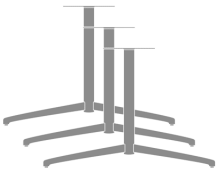

Specifications: 41W 28D 30.5H 22LBS

List Price: \$1318

Model: LUMTBT26SH - Lumio Triple Pedestal T Base, Small, Standard Height

Specifications: 26W 30D 28.5H 56LBS

List Price: \$1739

Model: LUMTBT26WH - Lumio Triple Pedestal T Base, Small, Wheelchair Height

Specifications: 26W 30D 30.5H 20LBS

List Price: \$1772

Model: LUMTBT31SH - Lumio Triple Pedestal T Base, Medium, Standard Height

Specifications: 31W 30D 28.5H 60LBS

List Price: \$1910

Model: LUMTBT31WH - Lumio Triple Pedestal T Base, Medium, Wheelchair Height

Specifications: 31W 30D 30.5H 63LBS

List Price: \$1950

Model: LUMTBT41SH - Lumio Triple Pedestal T Base, Large, Standard Height

Specifications: 41W 30D 28.5H 62LBS

List Price: \$2104

Model: LUMTBT41WH - Lumio Triple Pedestal T Base, Large, Wheelchair Height