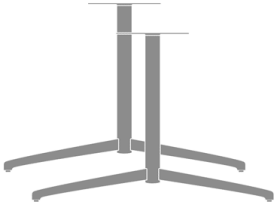

Lumio Twin Pedestal T Base,
Small, Standard Height
Model: LUMTBD26SH
26W 28D 28.5H

Lumio Twin Pedestal T Base,
Small, Wheelchair Height
Model: LUMTBD26WH
26W 28D 30.5H

Lumio Twin Pedestal T Base,
Medium, Standard Height
Model: LUMTBD31SH
31W 28D 28.5H

Lumio Twin Pedestal T Base,
Medium, Wheelchair Height
Model: LUMTBD31WH
31W 28D 30.5H

Lumio Twin Pedestal T Base,
Large, Standard Height
Model: LUMTBD41SH
41W 28D 28.5H

Lumio Twin Pedestal T Base,
Large, Wheelchair Height
Model: LUMTBD41WH
41W 28D 30.5H