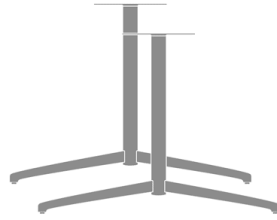

Lumio Twin Pedestal T Base,
Small, Standard Height
Model: LUMTBD26SH
26W 28D 28.5H

Lumio Twin Pedestal T Base,
Small, Wheelchair Height
Model: LUMTBD26WH
26W 28D 30.5H

Lumio Twin Pedestal T Base,
Medium, Standard Height
Model: LUMTBD31SH
31W 28D 28.5H

Lumio Twin Pedestal T Base,
Medium, Wheelchair Height
Model: LUMTBD31WH
31W 28D 30.5H

Lumio Twin Pedestal T Base,
Large, Standard Height
Model: LUMTBD41SH
41W 28D 28.5H

Lumio Twin Pedestal T Base,
Large, Wheelchair Height
Model: LUMTBD41WH
41W 28D 30.5H