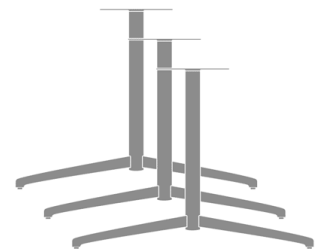

Lumio Triple Pedestal T Base,
Large, Wheelchair Height
Model: LUMTBT41WH
41W 30D 30.5H