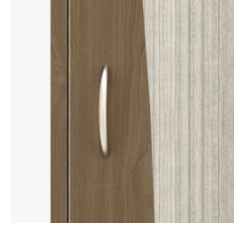

Hardware

Choose from dozens of hardware styles, including ADA compliant options.

[Learn More >](#)