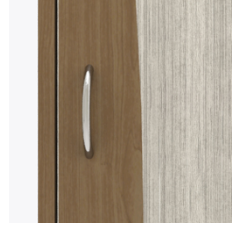

Hardware

Choose from dozens of hardware styles, including ADA compliant options.

[Learn More >](#)