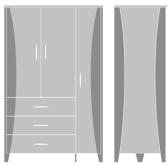

Model: LBAW33R - Long Beach Armoire Wardrobe, 3 Drawers, 3 Doors, Right-Hinged

Specifications: 45W 23.25D 71H 296LBS

List Price: $4760