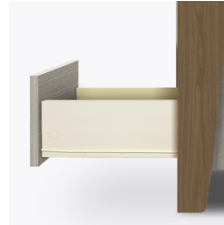

## Product Features

Durable Finish

Kwalu's proprietary finish doesn't have any of the drawbacks of wood. The finish is moisture impervious, easy to clean and maintenance-free.

Wall Mount Hardware

The kit and instructions for wall mounting are included with this product. The wall mount instructions provided must be followed carefully for a secure, durable, and long-lasting solution to ensure the safety of the unit and the user.

Door Hinges

100° self-closing, kitchen-grade Blum® Euro Hinges provide a smooth motion.

Drawers

Are constructed with both dowel and mechanical fasteners for additional strength. 100lb static and dynamic load Euro Drawer Slides allow for easy opening and closing.