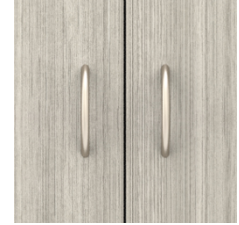

Hardware

Choose from dozens of hardware styles, including ADA compliant options.

[Learn More >](#)