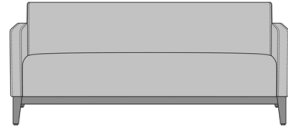

## Livorno Lounge

Livorno Sofa, without Arm Caps, without Exposed Seat Rails  
Model: LVO3A00  
73.5W 29.5D 32.5H  
26AH

Livorno Sofa, without Arm Caps, with Exposed Seat Rails  
Model: LVO3A01  
73.5W 29.5D 32.5H  
26AH

Livorno Sofa, with Kwalu Fusion Arm Caps, without Exposed Seat Rails  
Model: LVO3B00  
73.5W 29.5D 32.5H  
26AH

Livorno Sofa, with Kwalu Fusion Arm Caps, with Exposed Seat Rails  
Model: LVO3B01  
73.5W 29.5D 32.5H  
26AH

Livorno Sofa, with Solid Surface Arm Caps, without Exposed Seat Rail  
Model: LVO3C00  
73.5W 29.5D 32.5H  
26AH

Livorno Sofa, with Solid Surface Arm Caps, with Exposed Seat Rails  
Model: LVO3C01  
73.5W 29.5D 32.5H  
26AH