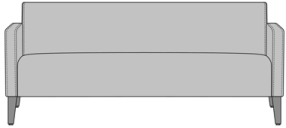

## Livorno Lounge

Livorno Sofa, without Arm Caps, without Exposed Seat Rails  
Model: LVO3A00  
73.5W 29.5D 32.5H  
26AH

Livorno Sofa, without Arm Caps, with Exposed Seat Rails  
Model: LVO3A01  
73.5W 29.5D 32.5H  
26AH

Livorno Sofa, with Kwalu Fusion Arm Caps, without Exposed Seat Rails  
Model: LVO3B00  
73.5W 29.5D 32.5H  
26AH

Livorno Sofa, with Kwalu Fusion Arm Caps, with Exposed Seat Rails  
Model: LVO3B01  
73.5W 29.5D 32.5H  
26AH

Livorno Sofa, with Solid Surface Arm Caps, without Exposed Seat Rail  
Model: LVO3C00  
73.5W 29.5D 32.5H  
26AH

Livorno Sofa, with Solid Surface Arm Caps, with Exposed Seat Rails  
Model: LVO3C01  
73.5W 29.5D 32.5H  
26AH