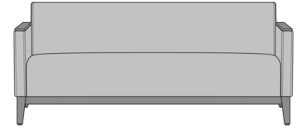

## Livorno Lounge

Livorno Sofa, without Arm Caps, without Exposed Seat Rails  
Model: LVO3A00  
73.5W 29.5D 32.5H  
26AH

Livorno Sofa, without Arm Caps, with Exposed Seat Rails  
Model: LVO3A01  
73.5W 29.5D 32.5H  
26AH

Livorno Sofa, with Kwalu Fusion Arm Caps, without Exposed Seat Rails  
Model: LVO3B00  
73.5W 29.5D 32.5H  
26AH

Livorno Sofa, with Kwalu Fusion Arm Caps, with Exposed Seat Rails  
Model: LVO3B01  
73.5W 29.5D 32.5H  
26AH

Livorno Sofa, with Solid Surface Arm Caps, without Exposed Seat Rail  
Model: LVO3C00  
73.5W 29.5D 32.5H  
26AH

Livorno Sofa, with Solid Surface Arm Caps, with Exposed Seat Rails  
Model: LVO3C01  
73.5W 29.5D 32.5H  
26AH