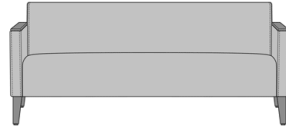

## Livorno Lounge

Livorno Sofa, without Arm Caps, without Exposed Seat Rails  
Model: LVO3A00  
73.5W 29.5D 32.5H  
26AH

Livorno Sofa, without Arm Caps, with Exposed Seat Rails  
Model: LVO3A01  
73.5W 29.5D 32.5H  
26AH

Livorno Sofa, with Kwalu Fusion Arm Caps, without Exposed Seat Rails  
Model: LVO3B00  
73.5W 29.5D 32.5H  
26AH

Livorno Sofa, with Kwalu Fusion Arm Caps, with Exposed Seat Rails  
Model: LVO3B01  
73.5W 29.5D 32.5H  
26AH

Livorno Sofa, with Solid Surface Arm Caps, without Exposed Seat Rail  
Model: LVO3C00  
73.5W 29.5D 32.5H  
26AH

Livorno Sofa, with Solid Surface Arm Caps, with Exposed Seat Rails  
Model: LVO3C01  
73.5W 29.5D 32.5H  
26AH