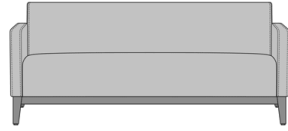

OPT#706 - Hanex® Romano

OPT#708 - Hanex® Marelinho

OPT#710 - Krion® Asteroid White

OPT#711 - Krion® Snow White

Product Statement of Line Images

Livorno Sofa, without Arm Caps, without Exposed Seat Rails
Model: LVO3A00
73.5W 29.5D 32.5H
26AH

Livorno Sofa, without Arm Caps, with Exposed Seat Rails
Model: LVO3A01
73.5W 29.5D 32.5H
26AH

Livorno Sofa, with Kwalu Fusion Arm Caps, without Exposed Seat Rails
Model: LVO3B00
73.5W 29.5D 32.5H
26AH

Livorno Sofa, with Kwalu Fusion Arm Caps, with Exposed Seat Rails
Model: LVO3B01
73.5W 29.5D 32.5H
26AH