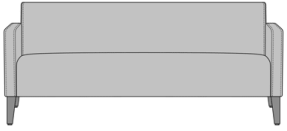

OPT#706 - Hanex® Romano

OPT#708 - Hanex® Marelinho

OPT#710 - Krion® Asteroid White

OPT#711 - Krion® Snow White

Product Statement of Line Images

Livorno Sofa, without Arm Caps, without Exposed Seat Rails
Model: LVO3A00
73.5W 29.5D 32.5H
26AH

Livorno Sofa, without Arm Caps, with Exposed Seat Rails
Model: LVO3A01
73.5W 29.5D 32.5H
26AH

Livorno Sofa, with Kwalu Fusion Arm Caps, without Exposed Seat Rails
Model: LVO3B00
73.5W 29.5D 32.5H
26AH

Livorno Sofa, with Kwalu Fusion Arm Caps, with Exposed Seat Rails
Model: LVO3B01
73.5W 29.5D 32.5H
26AH