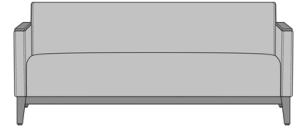

OPT#706 - Hanex® Romano

OPT#708 - Hanex® Marelinho

OPT#710 - Krion® Asteroid White

OPT#711 - Krion® Snow White

Product Statement of Line Images

Livorno Sofa, without Arm Caps, without Exposed Seat Rails
Model: LVO3A00
73.5W 29.5D 32.5H
26AH

Livorno Sofa, without Arm Caps, with Exposed Seat Rails
Model: LVO3A01
73.5W 29.5D 32.5H
26AH

Livorno Sofa, with Kwalu Fusion Arm Caps, without Exposed Seat Rails
Model: LVO3B00
73.5W 29.5D 32.5H
26AH

Livorno Sofa, with Kwalu Fusion Arm Caps, with Exposed Seat Rails
Model: LVO3B01
73.5W 29.5D 32.5H
26AH