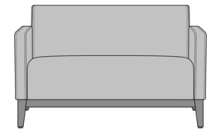

Product Statement of Line Images

Livorno Sofa, without Arm Caps, without Exposed Seat Rails
Model: LVO3A00
73.5W 29.5D 32.5H
26AH

Livorno Sofa, without Arm Caps, with Exposed Seat Rails
Model: LVO3A01
73.5W 29.5D 32.5H
26AH

Livorno Sofa, with Kwalu Fusion Arm Caps, without Exposed Seat Rails
Model: LVO3B00
73.5W 29.5D 32.5H
26AH

Livorno Sofa, with Kwalu Fusion Arm Caps, with Exposed Seat Rails
Model: LVO3B01
73.5W 29.5D 32.5H
26AH