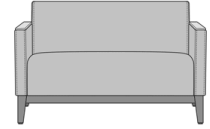

Livorno Sofa, with Solid Surface Arm Caps, without Exposed Seat Rail
Model: LVO3C00
73.5W 29.5D 32.5H
26AH

Livorno Sofa, with Solid Surface Arm Caps, with Exposed Seat Rails
Model: LVO3C01
73.5W 29.5D 32.5H
26AH

Livorno Love Seat, without Arm Caps, without Exposed Seat Rails
Model: LVO2A00
50.5W 29.5D 32.5H
26AH

Livorno Love Seat, without Arm Caps, with Exposed Seat Rails
Model: LVO2A01
50.5W 29.5D 32.5H
26AH

Livorno Love Seat, with Kwalu Fusion Arm Caps, without Exposed Seat Rails
Model: LVO2B00
50.5W 29.5D 32.5H
26AH

Livorno Love Seat, with Kwalu Fusion Arm Caps, with Exposed Seat Rails
Model: LVO2B01
50.5W 29.5D 32.5H
26AH

Livorno Love Seat, with Solid Surface Arm Caps, without Exposed Seat Rail
Model: LVO2C00
50.5W 29.5D 32.5H
26AH