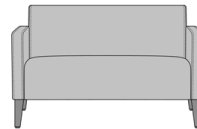

Livorno Sofa, without Arm Caps, with Exposed Seat Rails
Model: LVO3A01
73.5W 29.5D 32.5H
26AH

Livorno Sofa, with Kwalu Fusion Arm Caps, without Exposed Seat Rails
Model: LVO3B00
73.5W 29.5D 32.5H
26AH

Livorno Sofa, with Kwalu Fusion Arm Caps, with Exposed Seat Rails
Model: LVO3B01
73.5W 29.5D 32.5H
26AH

Livorno Sofa, with Solid Surface Arm Caps, without Exposed Seat Rail
Model: LVO3C00
73.5W 29.5D 32.5H
26AH

Livorno Sofa, with Solid Surface Arm Caps, with Exposed Seat Rails
Model: LVO3C01
73.5W 29.5D 32.5H
26AH