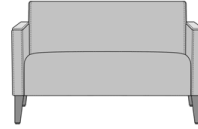

Livorno Love Seat, without Arm Caps, without Exposed Seat Rails
Model: LVO2A00
50.5W 29.5D 32.5H
26AH

Livorno Love Seat, without Arm Caps, with Exposed Seat Rails
Model: LVO2A01
50.5W 29.5D 32.5H
26AH

Livorno Love Seat, with Kwalu Fusion Arm Caps, without Exposed Seat Rails
Model: LVO2B00
50.5W 29.5D 32.5H
26AH

Livorno Love Seat, with Kwalu Fusion Arm Caps, with Exposed Seat Rails
Model: LVO2B01
50.5W 29.5D 32.5H
26AH

Livorno Love Seat, with Solid Surface Arm Caps, without Exposed Seat Rail
Model: LVO2C00
50.5W 29.5D 32.5H
26AH