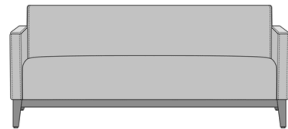

Livorno Sofa, without Arm Caps, with Exposed Seat Rails
Model: LVO3A01
73.5W 29.5D 32.5H
26AH

Livorno Sofa, with Kwalu Fusion Arm Caps, without Exposed Seat Rails
Model: LVO3B00
73.5W 29.5D 32.5H
26AH

Livorno Sofa, with Kwalu Fusion Arm Caps, with Exposed Seat Rails
Model: LVO3B01
73.5W 29.5D 32.5H
26AH

Livorno Sofa, with Solid Surface Arm Caps, without Exposed Seat Rail
Model: LVO3C00
73.5W 29.5D 32.5H
26AH

Livorno Sofa, with Solid Surface Arm Caps, with Exposed Seat Rails
Model: LVO3C01
73.5W 29.5D 32.5H
26AH