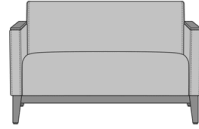

Livorno Sofa, without Arm Caps, with Exposed Seat Rails
Model: LVO3A01
73.5W 29.5D 32.5H
26AH

Livorno Sofa, with Kwalu Fusion Arm Caps, without Exposed Seat Rails
Model: LVO3B00
73.5W 29.5D 32.5H
26AH

Livorno Sofa, with Kwalu Fusion Arm Caps, with Exposed Seat Rails
Model: LVO3B01
73.5W 29.5D 32.5H
26AH

Livorno Sofa, with Solid Surface Arm Caps, without Exposed Seat Rail
Model: LVO3C00
73.5W 29.5D 32.5H
26AH

Livorno Sofa, with Solid Surface Arm Caps, with Exposed Seat Rails
Model: LVO3C01
73.5W 29.5D 32.5H
26AH

Livorno Love Seat, without Arm Caps, without Exposed Seat Rails
Model: LVO2A00
50.5W 29.5D 32.5H
26AH

Livorno Love Seat, without Arm Caps, with Exposed Seat Rails
Model: LVO2A01
50.5W 29.5D 32.5H
26AH

Livorno Love Seat, with Kwalu Fusion Arm Caps, without Exposed Seat Rails
Model: LVO2B00
50.5W 29.5D 32.5H
26AH