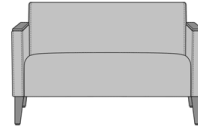

Livorno Lounge

Livorno Love Seat, without Arm Caps, without Exposed Seat Rails
Model: LVO2A00
50.5W 29.5D 32.5H
26AH

Livorno Love Seat, without Arm Caps, with Exposed Seat Rails
Model: LVO2A01
50.5W 29.5D 32.5H
26AH

Livorno Love Seat, with Kwalu Fusion Arm Caps, without Exposed Seat Rails
Model: LVO2B00
50.5W 29.5D 32.5H
26AH

Livorno Love Seat, with Kwalu Fusion Arm Caps, with Exposed Seat Rails
Model: LVO2B01
50.5W 29.5D 32.5H
26AH

Livorno Love Seat, with Solid Surface Arm Caps, without Exposed Seat Rail
Model: LVO2C00
50.5W 29.5D 32.5H
26AH

Livorno Love Seat, with Solid Surface Arm Caps, with Exposed Seat Rails
Model: LVO2C01
50.5W 29.5D 32.5H
26AH