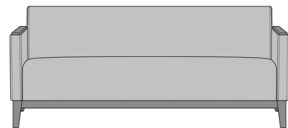

kwalu.

Livorno Behavioral

Livorno Behavioral Sofa,
Tapered Legs
Model: LVO3B00BH
73.5W 29.5D 32.5H
26AH

Livorno Behavioral Sofa,
Tapered Legs with Exposed
Seat Rail
Model: LVO3B01BH
73.5W 29.5D 32.5H
26AH