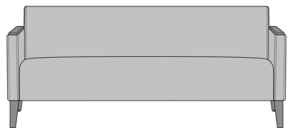

kwalu.

Livorno Behavioral

Livorno Behavioral Sofa,
Tapered Legs
Model: LVO3B00BH
73.5W 29.5D 32.5H
26AH

Livorno Behavioral Sofa,
Tapered Legs with Exposed
Seat Rail
Model: LVO3B01BH
73.5W 29.5D 32.5H
26AH