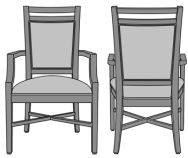

Model:	LE111IXX - Levanzo Dining Chair, without Handgrip, without X Underframe, with Double X Back Insert										
Specifications:	23W	24.25D	38.5H	20SW	19SD	19SH	25AH	27LBS	1.75YDS		
Fabric Grade:	7	8	9	10	11	12	13	14	15	16	COM
List Price:	\$1318	\$1330	\$1355	\$1364	\$1378	\$1408	\$1435	\$1482	\$1511	\$1541	\$1266
Options:	• CAL133 \$40/yard • Moisture Barrier \$30/yard • Multiple Fabrics \$127										

Model:	LE112 - Levanzo Dining Chair, without Handgrip, with X Underframe										
Specifications:	23W	24.25D	38.5H	20SW	19SD	19SH	25AH	28LBS	1.75YDS		
Fabric Grade:	7	8	9	10	11	12	13	14	15	16	COM
List Price:	\$1269	\$1281	\$1306	\$1315	\$1329	\$1359	\$1385	\$1433	\$1462	\$1492	\$1215
Options:	• CAL133 \$40/yard • Moisture Barrier \$30/yard • Multiple Fabrics \$122										

Model:	LE112IXX - Levanzo Dining Chair, without Handgrip, with X Underframe, with Double X Back Insert										
Specifications:	23W	24.25D	38.5H	20SW	19SD	19SH	25AH	31LBS	1.75YDS		
Fabric Grade:	7	8	9	10	11	12	13	14	15	16	COM
List Price:	\$1343	\$1355	\$1380	\$1390	\$1404	\$1433	\$1460	\$1507	\$1536	\$1566	\$1292
Options:	• CAL133 \$40/yard • Moisture Barrier \$30/yard • Multiple Fabrics \$130										

Model: LE121 - Levanzo Dining Chair, with Handgrip, without X Underframe

Specifications:	23W	24.25D	38.5H	20SW	19SD	19SH	25AH	25LBS	1.75YDS			
Fabric Grade:	7	8	9	10	11	12	13	14	15	16	COM	
List Price:	\$1293	\$1305	\$1330	\$1339	\$1353	\$1383	\$1409	\$1457	\$1486	\$1516	\$1240	
Options:	<ul style="list-style-type: none"> <li>• CAL133 \$40/yard</li> <li>• Moisture Barrier \$30/yard</li> <li>• Multiple Fabrics \$124</li> </ul>											