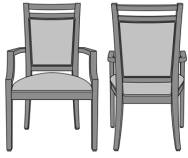

Model:	LE111 - Levanzo Dining Chair, without Handgrip, without X Underframe										
Specifications:	23W	24.25D	38.5H	20SW	19SD	19SH	25AH	25LBS	1.75YDS		
Fabric Grade:	7	8	9	10	11	12	13	14	15	16	COM
List Price:	\$1269	\$1281	\$1306	\$1315	\$1329	\$1359	\$1385	\$1433	\$1462	\$1492	\$1215
Options:	• CAL133 \$40/yard • Moisture Barrier \$30/yard • Multiple Fabrics \$122										

Model:	LE111IXX - Levanzo Dining Chair, without Handgrip, without X Underframe, with Double X Back Insert										
Specifications:	23W	24.25D	38.5H	20SW	19SD	19SH	25AH	27LBS	1.75YDS		
Fabric Grade:	7	8	9	10	11	12	13	14	15	16	COM
List Price:	\$1318	\$1330	\$1355	\$1364	\$1378	\$1408	\$1435	\$1482	\$1511	\$1541	\$1266
Options:	• CAL133 \$40/yard • Moisture Barrier \$30/yard • Multiple Fabrics \$127										

Model:	LE112 - Levanzo Dining Chair, without Handgrip, with X Underframe										
Specifications:	23W	24.25D	38.5H	20SW	19SD	19SH	25AH	28LBS	1.75YDS		
Fabric Grade:	7	8	9	10	11	12	13	14	15	16	COM
List Price:	\$1269	\$1281	\$1306	\$1315	\$1329	\$1359	\$1385	\$1433	\$1462	\$1492	\$1215
Options:	• CAL133 \$40/yard • Moisture Barrier \$30/yard • Multiple Fabrics \$122										

Model:	LE112IXX - Levanzo Dining Chair, without Handgrip, with X Underframe, with Double X Back Insert										
Specifications:	23W	24.25D	38.5H	20SW	19SD	19SH	25AH	31LBS	1.75YDS		
Fabric Grade:	7	8	9	10	11	12	13	14	15	16	COM
List Price:	\$1343	\$1355	\$1380	\$1390	\$1404	\$1433	\$1460	\$1507	\$1536	\$1566	\$1292
Options:	• CAL133 \$40/yard • Moisture Barrier \$30/yard • Multiple Fabrics \$130										