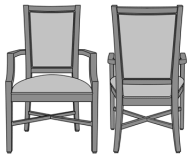

Model:	LE111 - Levanzo Dining Chair, without Handgrip, without X Underframe										
Specifications:	23W	24.25D	38.5H	20SW	19SD	19SH	25AH	25LBS	1.75YDS		
Fabric Grade:	7	8	9	10	11	12	13	14	15	16	COM
List Price:	\$1269	\$1281	\$1306	\$1315	\$1329	\$1359	\$1385	\$1433	\$1462	\$1492	\$1215
Options:	• CAL133 \$40/yard • Moisture Barrier \$30/yard • Multiple Fabrics \$122										

Model:	LE111IXX - Levanzo Dining Chair, without Handgrip, without X Underframe, with Double X Back Insert										
Specifications:	23W	24.25D	38.5H	20SW	19SD	19SH	25AH	27LBS	1.75YDS		
Fabric Grade:	7	8	9	10	11	12	13	14	15	16	COM
List Price:	\$1318	\$1330	\$1355	\$1364	\$1378	\$1408	\$1435	\$1482	\$1511	\$1541	\$1266
Options:	• CAL133 \$40/yard • Moisture Barrier \$30/yard • Multiple Fabrics \$127										

Model:	LE112 - Levanzo Dining Chair, without Handgrip, with X Underframe										
Specifications:	23W	24.25D	38.5H	20SW	19SD	19SH	25AH	28LBS	1.75YDS		
Fabric Grade:	7	8	9	10	11	12	13	14	15	16	COM
List Price:	\$1269	\$1281	\$1306	\$1315	\$1329	\$1359	\$1385	\$1433	\$1462	\$1492	\$1215
Options:	• CAL133 \$40/yard • Moisture Barrier \$30/yard • Multiple Fabrics \$122										