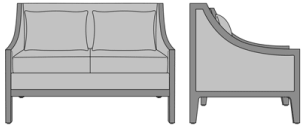

Larino Lounge

Larino Love Seat, Arm 21"H,
without Nail Head Detail
Model: LAR2A11
52W 32.5D 35H
21AH

Larino Love Seat, Arm 21"H,
Nail Head Detail Arms
Model: LAR2A21
52W 32.5D 35H
21AH

Larino Love Seat, Arm 25"H,
without Nail Head Detail
Model: LAR2B11
52W 32.5D 35H
25AH

Larino Love Seat, Arm 25"H,
Nail Head Detail Arms
Model: LAR2B21
52W 32.5D 35H
25AH