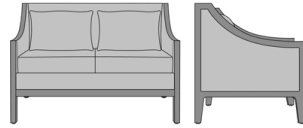

Larino Lounge

Larino Love Seat, Arm 21"H,
without Nail Head Detail
Model: LAR2A11
52W 32.5D 35H
21AH

Larino Love Seat, Arm 21"H,
Nail Head Detail Arms
Model: LAR2A21
52W 32.5D 35H
21AH

Larino Love Seat, Arm 25"H,
without Nail Head Detail
Model: LAR2B11
52W 32.5D 35H
25AH

Larino Love Seat, Arm 25"H,
Nail Head Detail Arms
Model: LAR2B21
52W 32.5D 35H
25AH