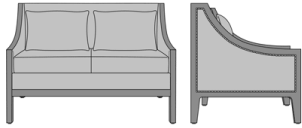

Larino Lounge

Larino Love Seat, Arm 21"H,
without Nail Head Detail
Model: LAR2A11
52W 32.5D 35H
21AH

Larino Love Seat, Arm 21"H,
Nail Head Detail Arms
Model: LAR2A21
52W 32.5D 35H
21AH

Larino Love Seat, Arm 25"H,
without Nail Head Detail
Model: LAR2B11
52W 32.5D 35H
25AH

Larino Love Seat, Arm 25"H,
Nail Head Detail Arms
Model: LAR2B21
52W 32.5D 35H
25AH