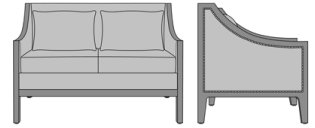

Larino Lounge

Larino Love Seat, Arm 21"H,
without Nail Head Detail
Model: LAR2A11
52W 32.5D 35H
21AH

Larino Love Seat, Arm 21"H,
Nail Head Detail Arms
Model: LAR2A21
52W 32.5D 35H
21AH

Larino Love Seat, Arm 25"H,
without Nail Head Detail
Model: LAR2B11
52W 32.5D 35H
25AH

Larino Love Seat, Arm 25"H,
Nail Head Detail Arms
Model: LAR2B21
52W 32.5D 35H
25AH