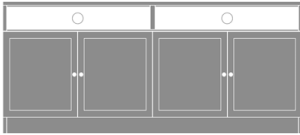

Kwalu Features

Product Dimensions and Specs

Overall 144W 18D 80H

Wt. 492 lbs

Product Statement of Line Images

Lancaster Media Console with Shelves – 72”W
Model: LAMUC04S72
72W 18D 32H

Lancaster Media Console with Drawers – 60”W
Model: LAMUC44S60
60W 18D 32H

Lancaster Media Console with Shelves – 48”W
Model: LAMUC02S48
48W 18D 32H

Lancaster Media Storage Base – 36”W
Model: LAMCB22S
36W 18D 32H

Lancaster Media Console with Drawers – 48”W
Model: LAMUC22S48
48W 18D 32H

Lancaster Media Unit with Drawers – 132”W
Model: LAMUCSD11
132W 18D 80H

Lancaster Media Unit with Drawers – 144”W
Model: LAMUCSD12
144W 18D 80H

Lancaster Media Unit with Open Shelves – 120”W
Model: LAMUCSS10
120W 18D 80H