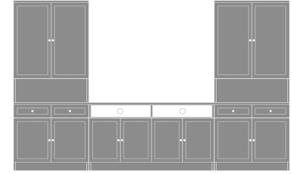

Kwalu Features

Product Dimensions and Specs

Overall 144W 18D 80H

Wt. 492 lbs

Product Statement of Line Images

Lancaster Media Console with Shelves – 72”W
Model: LAMUC04S72
72W 18D 32H

Lancaster Media Console with Drawers – 60”W
Model: LAMUC44S60
60W 18D 32H

Lancaster Media Console with Shelves – 60”W
Model: LAMUC04S60
60W 18D 32H

Lancaster Media Unit with Drawers – 120”W
Model: LAMUCSD10
120W 18D 80H

Lancaster Media Console with Drawers – 72”W
Model: LAMUC44S72
72W 18D 32H

Lancaster Media Unit with Drawers – 132”W
Model: LAMUCSD11
132W 18D 80H

Lancaster Media Unit with Drawers – 144”W
Model: LAMUCSD12
144W 18D 80H

Lancaster Media Unit with Open Shelves – 120”W
Model: LAMUCSS10
120W 18D 80H

Lancaster Media Unit with Open Shelves – 132”W
Model: LAMUCSS11
132W 18D 80H

Lancaster Media Unit with Open Shelves – 144”W
Model: LAMUCSS12
144W 18D 80H

Product Features

Durable Finish

Kwalu's proprietary finish doesn't have any of the drawbacks of wood. The finish is moisture impervious, easy to clean and maintenance-free.