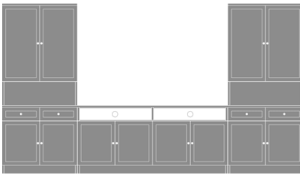

Kwalu Features

Product Dimensions and Specs

Overall 144W 18D 80H

Wt. 492 lbs

Product Statement of Line Images

Lancaster Media Console with Shelves – 72”W
Model: LAMUC04S72
72W 18D 32H

Lancaster Media Console with Drawers – 60”W
Model: LAMUC44S60
60W 18D 32H

Lancaster Media Unit with Drawers – 132”W
Model: LAMUCSD11
132W 18D 80H

Lancaster Media Unit with Drawers – 144”W
Model: LAMUCSD12
144W 18D 80H

Lancaster Media Unit with Open Shelves – 120”W
Model: LAMUCSS10
120W 18D 80H

Lancaster Media Unit with Open Shelves – 132”W
Model: LAMUCSS11
132W 18D 80H

Lancaster Media Unit with Open Shelves – 144”W
Model: LAMUCSS12
144W 18D 80H

Product Features

Durable Finish

Kwalu's proprietary finish doesn't have any of the drawbacks of wood. The finish is moisture impervious, easy to clean and maintenance-free.