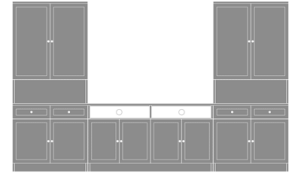

Lancaster Media Console
with Drawers - 72"W
Model: LAMUC44S72
72W 18D 32H

Lancaster Media Unit with
Drawers - 120"W
Model: LAMUCSD10
120W 18D 80H

Lancaster Media Unit with
Drawers - 132"W
Model: LAMUCSD11
132W 18D 80H

Lancaster Media Unit with
Drawers - 144"W
Model: LAMUCSD12
144W 18D 80H

Lancaster Media Unit with
Open Shelves - 120"W
Model: LAMUCSS10
120W 18D 80H

Lancaster Media Unit with
Open Shelves - 132"W
Model: LAMUCSS11
132W 18D 80H