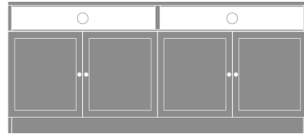

Lancaster Media Chest / Dresser

Lancaster Media Console
with Drawers - 48"W
Model: LAMUC22S48
48W 18D 32H

Lancaster Media Console
with Shelves - 72"W
Model: LAMUC04S72
72W 18D 32H

Lancaster Media Console
with Shelves - 60"W
Model: LAMUC04S60
60W 18D 32H

Lancaster Media Console
with Shelves - 48"W
Model: LAMUC02S48
48W 18D 32H

Lancaster Media Console
with Drawers - 60"W
Model: LAMUC44S60
60W 18D 32H

Lancaster Media Storage
Base - 36"W
Model: LAMCB22S
36W 18D 32H

Lancaster Media Unit with
Drawers - 144"W
Model: LAMUCSD12
144W 18D 80H

Lancaster Media Unit with
Open Shelves - 120"W
Model: LAMUCSS10
120W 18D 80H

Lancaster Media Unit with
Open Shelves - 132"W
Model: LAMUCSS11
132W 18D 80H