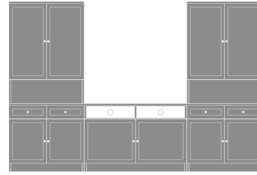

Lancaster Media Console
with Drawers - 72"W
Model: LAMUC44S72
72W 18D 32H

Lancaster Media Unit with
Drawers - 120"W
Model: LAMUCSD10
120W 18D 80H

Lancaster Media Unit with
Drawers - 132"W
Model: LAMUCSD11
132W 18D 80H

Lancaster Media Unit with
Drawers - 144"W
Model: LAMUCSD12
144W 18D 80H

Lancaster Media Unit with
Open Shelves - 120"W
Model: LAMUCSS10
120W 18D 80H

Lancaster Media Unit with
Open Shelves - 132"W
Model: LAMUCSS11
132W 18D 80H