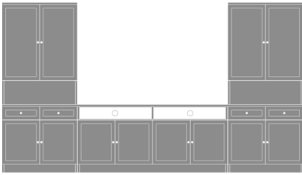

Lancaster Media Console
with Drawers - 72"W
Model: LAMUC44S72
72W 18D 32H

Lancaster Media Unit with
Drawers - 120"W
Model: LAMUCSD10
120W 18D 80H

Lancaster Media Unit with
Drawers - 132"W
Model: LAMUCSD11
132W 18D 80H

Lancaster Media Unit with
Drawers - 144"W
Model: LAMUCSD12
144W 18D 80H

Lancaster Media Unit with
Open Shelves - 120"W
Model: LAMUCSS10
120W 18D 80H

Lancaster Media Unit with
Open Shelves - 132"W
Model: LAMUCSS11
132W 18D 80H