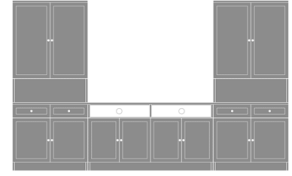

## Product Dimensions and Specs

Overall 36W 18D 32H

Wt. 150 lbs

Product Statement of Line Images

Lancaster Media Console with Shelves – 72”W  
Model: LAMUC04S72  
72W 18D 32H

Lancaster Media Console with Drawers – 60”W  
Model: LAMUC44S60  
60W 18D 32H

Lancaster Media Console with Shelves – 60”W  
Model: LAMUC04S60  
60W 18D 32H

Lancaster Media Unit with Drawers – 120”W  
Model: LAMUCSD10  
120W 18D 80H

Lancaster Media Console with Drawers – 72”W  
Model: LAMUC44S72  
72W 18D 32H

Lancaster Media Unit with  
Drawers – 132”W  
Model: LAMUCSD11  
132W 18D 80H

Lancaster Media Unit with  
Drawers – 144”W  
Model: LAMUCSD12  
144W 18D 80H

Lancaster Media Unit with  
Open Shelves – 120”W  
Model: LAMUCSS10  
120W 18D 80H

Lancaster Media Unit with  
Open Shelves – 132”W  
Model: LAMUCSS11  
132W 18D 80H

Lancaster Media Unit with  
Open Shelves – 144”W  
Model: LAMUCSS12  
144W 18D 80H