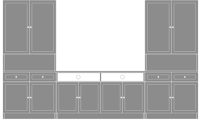

Model: LAMUCSD10 - Lancaster Media Unit with Drawers – 120"W

Specifications: 120W 18D 80H 431LBS

List Price: \$7523

Model: LAMUCSD11 - Lancaster Media Unit with Drawers – 132"W

Specifications: 132W 18D 80H 483LBS

List Price: \$8893

Model: LAMUCSD12 - Lancaster Media Unit with Drawers – 144"W

Specifications: 144W 18D 80H 515LBS

List Price: \$9220

Model: LAMUCSS10 - Lancaster Media Unit with Open Shelves – 120"W

Specifications: 120W 18D 80H 400LBS

List Price: \$8129

Model: LAMUCSS11 - Lancaster Media Unit with Open Shelves – 132”W

Specifications: 132W 18D 80H 443LBS

List Price: \$8646

Model: LAMUCSS12 - Lancaster Media Unit with Open Shelves – 144”W