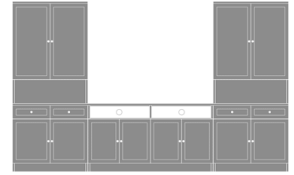

Lancaster Media Console
with Drawers - 72"W
Model: LAMUC44S72
72W 18D 32H

Lancaster Media Unit with
Drawers - 120"W
Model: LAMUCSD10
120W 18D 80H

Lancaster Media Unit with Drawers - 132"W
Model: LAMUCSD11
132W 18D 80H

Lancaster Media Unit with Drawers - 144"W
Model: LAMUCSD12
144W 18D 80H

Lancaster Media Unit with Open Shelves - 120"W
Model: LAMUCSS10
120W 18D 80H

Lancaster Media Unit with Open Shelves - 132"W
Model: LAMUCSS11
132W 18D 80H