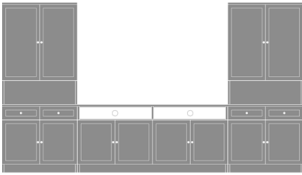

Lancaster Media Console
with Drawers - 72"W
Model: LAMUC44S72
72W 18D 32H

Lancaster Media Unit with
Drawers - 120"W
Model: LAMUCSD10
120W 18D 80H

Lancaster Media Unit with Drawers - 132"W
Model: LAMUCSD11
132W 18D 80H

Lancaster Media Unit with Drawers - 144"W
Model: LAMUCSD12
144W 18D 80H

Lancaster Media Unit with Open Shelves - 120"W
Model: LAMUCSS10
120W 18D 80H

Lancaster Media Unit with Open Shelves - 132"W
Model: LAMUCSS11
132W 18D 80H