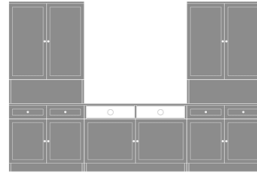

Lancaster Media Console
with Drawers - 72"W
Model: LAMUC44S72
72W 18D 32H

Lancaster Media Unit with
Drawers - 120"W
Model: LAMUCSD10
120W 18D 80H

Lancaster Media Unit with Drawers - 132"W
Model: LAMUCSD11
132W 18D 80H

Lancaster Media Unit with Drawers - 144"W
Model: LAMUCSD12
144W 18D 80H

Lancaster Media Unit with Open Shelves - 120"W
Model: LAMUCSS10
120W 18D 80H

Lancaster Media Unit with Open Shelves - 132"W
Model: LAMUCSS11
132W 18D 80H