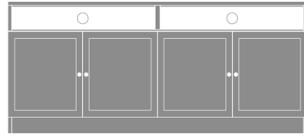

Lancaster Media Chest / Dresser

Lancaster Media Console
with Drawers - 48"W
Model: LAMUC22S48
48W 18D 32H

Lancaster Media Console
with Shelves - 72"W
Model: LAMUC04S72
72W 18D 32H

Lancaster Media Console
with Shelves - 60"W
Model: LAMUC04S60
60W 18D 32H

Lancaster Media Console
with Shelves - 48"W
Model: LAMUC02S48
48W 18D 32H

Lancaster Media Console
with Drawers - 60"W
Model: LAMUC44S60
60W 18D 32H

Lancaster Media Storage
Base - 36"W
Model: LAMCB22S
36W 18D 32H

Lancaster Media Unit with Drawers - 144"W
Model: LAMUCSD12
144W 18D 80H

Lancaster Media Unit with Open Shelves - 120"W
Model: LAMUCSS10
120W 18D 80H

Lancaster Media Unit with Open Shelves - 132"W
Model: LAMUCSS11
132W 18D 80H