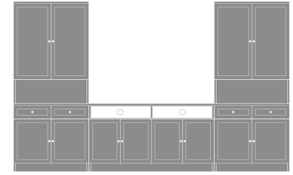

Lancaster Media Console
with Drawers - 72"W
Model: LAMUC44S72
72W 18D 32H

Lancaster Media Unit with
Drawers - 120"W
Model: LAMUCSD10
120W 18D 80H

Lancaster Media Unit with
Drawers - 132"W
Model: LAMUCSD11
132W 18D 80H

Lancaster Media Unit with
Drawers - 144"W
Model: LAMUCSD12
144W 18D 80H

Lancaster Media Unit with
Open Shelves - 120"W
Model: LAMUCSS10
120W 18D 80H

Lancaster Media Unit with
Open Shelves - 132"W
Model: LAMUCSS11
132W 18D 80H