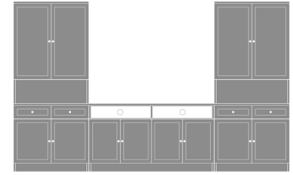

Lancaster Media Console
with Drawers - 72"W
Model: LAMUC44S72
72W 18D 32H

Lancaster Media Unit with
Drawers - 120"W
Model: LAMUCSD10
120W 18D 80H

Lancaster Media Unit with Drawers - 132"W
Model: LAMUCSD11
132W 18D 80H

Lancaster Media Unit with Drawers - 144"W
Model: LAMUCSD12
144W 18D 80H

Lancaster Media Unit with Open Shelves - 120"W
Model: LAMUCSS10
120W 18D 80H

Lancaster Media Unit with Open Shelves - 132"W
Model: LAMUCSS11
132W 18D 80H