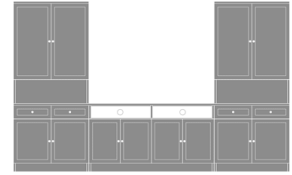

Lancaster Media Console
with Drawers - 72"W
Model: LAMUC44S72
72W 18D 32H

Lancaster Media Unit with
Drawers - 120"W
Model: LAMUCSD10
120W 18D 80H

Lancaster Media Unit with Drawers - 132"W
Model: LAMUCSD11
132W 18D 80H

Lancaster Media Unit with Drawers - 144"W
Model: LAMUCSD12
144W 18D 80H

Lancaster Media Unit with Open Shelves - 120"W
Model: LAMUCSS10
120W 18D 80H

Lancaster Media Unit with Open Shelves - 132"W
Model: LAMUCSS11
132W 18D 80H