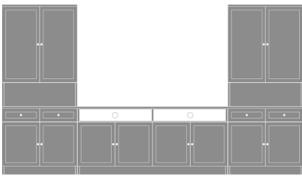

Lancaster Media Console
with Drawers - 72"W
Model: LAMUC44S72
72W 18D 32H

Lancaster Media Unit with
Drawers - 120"W
Model: LAMUCSD10
120W 18D 80H

Lancaster Media Unit with Drawers - 132"W
Model: LAMUCSD11
132W 18D 80H

Lancaster Media Unit with Drawers - 144"W
Model: LAMUCSD12
144W 18D 80H

Lancaster Media Unit with Open Shelves - 120"W
Model: LAMUCSS10
120W 18D 80H

Lancaster Media Unit with Open Shelves - 132"W
Model: LAMUCSS11
132W 18D 80H