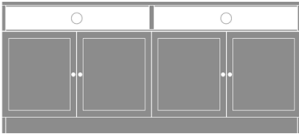

Kwalu Features

Product Dimensions and Specs

Overall 48W 18D 32H

Wt. 115 lbs

Product Statement of Line Images

Lancaster Media Console with Shelves – 72”W
Model: LAMUC04S72
72W 18D 32H

Lancaster Media Console with Drawers – 60”W
Model: LAMUC44S60
60W 18D 32H

Lancaster Media Console with Shelves – 48”W
Model: LAMUC02S48
48W 18D 32H

Lancaster Media Storage Base – 36”W
Model: LAMCB22S
36W 18D 32H

Lancaster Media Console with Drawers – 48”W
Model: LAMUC22S48
48W 18D 32H

Lancaster Media Unit with Drawers – 132”W
Model: LAMUCSD11
132W 18D 80H

Lancaster Media Unit with Drawers – 144”W
Model: LAMUCSD12
144W 18D 80H

Lancaster Media Unit with Open Shelves – 120”W
Model: LAMUCSS10
120W 18D 80H