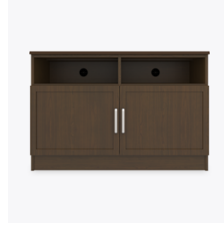

Kwalu Features

Product Dimensions and Specs

Overall 48W 18D 32H

Wt. 115 lbs

Product Statement of Line Images

Lancaster Media Console with Shelves – 72”W
Model: LAMUC04S72
72W 18D 32H

Lancaster Media Console with Drawers – 60”W
Model: LAMUC44S60
60W 18D 32H

Lancaster Media Unit with Drawers – 132”W
Model: LAMUCSD11
132W 18D 80H

Lancaster Media Unit with Drawers – 144”W
Model: LAMUCSD12
144W 18D 80H

Lancaster Media Unit with Open Shelves – 120”W
Model: LAMUCSS10
120W 18D 80H

Lancaster Media Unit with Open Shelves – 132”W
Model: LAMUCSS11
132W 18D 80H

Lancaster Media Unit with Open Shelves – 144”W
Model: LAMUCSS12
144W 18D 80H

Product Features

Durable Finish

Kwalu's proprietary finish doesn't have any of the drawbacks of wood. The finish is moisture impervious, easy to clean and maintenance-free.

Chamfered Frames

The raised overlay on this collection adds a classic style feature.

Door Hinges

100° self-closing, kitchen-grade Blum® Euro Hinges provide a smooth motion.

Adjustable Shelf

Unit includes adjustable enclosed shelves.