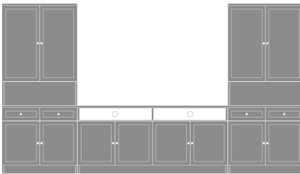

Kwalu Features

Product Dimensions and Specs

Overall 48W 18D 32H

Wt. 115 lbs

Product Statement of Line Images

Lancaster Media Console with Shelves – 72”W
Model: LAMUC04S72
72W 18D 32H

Lancaster Media Console with Drawers – 60”W
Model: LAMUC44S60
60W 18D 32H

Lancaster Media Unit with Drawers – 132”W
Model: LAMUCSD11
132W 18D 80H

Lancaster Media Unit with Drawers – 144”W
Model: LAMUCSD12
144W 18D 80H

Lancaster Media Unit with Open Shelves – 120”W
Model: LAMUCSS10
120W 18D 80H

Lancaster Media Unit with Open Shelves – 132”W
Model: LAMUCSS11
132W 18D 80H

Lancaster Media Unit with Open Shelves – 144”W
Model: LAMUCSS12
144W 18D 80H

Product Features

Durable Finish

Kwalu's proprietary finish doesn't have any of the drawbacks of wood. The finish is moisture impervious, easy to clean and maintenance-free.