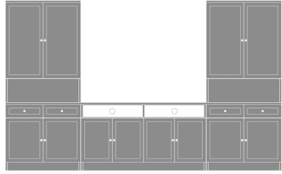

Kwalu Features

Product Dimensions and Specs

Overall 48W 18D 32H

Wt. 115 lbs

Product Statement of Line Images

Lancaster Media Console with Shelves – 72”W
Model: LAMUC04S72
72W 18D 32H

Lancaster Media Console with Drawers – 60”W
Model: LAMUC44S60
60W 18D 32H

Lancaster Media Console with Shelves – 60”W
Model: LAMUC04S60
60W 18D 32H

Lancaster Media Unit with Drawers – 120”W
Model: LAMUCSD10
120W 18D 80H

Lancaster Media Console with Drawers – 72”W
Model: LAMUC44S72
72W 18D 32H

Lancaster Media Unit with Drawers – 132”W
Model: LAMUCSD11
132W 18D 80H

Lancaster Media Unit with Drawers – 144”W
Model: LAMUCSD12
144W 18D 80H

Lancaster Media Unit with Open Shelves – 120”W
Model: LAMUCSS10
120W 18D 80H

Lancaster Media Unit with Open Shelves – 132”W
Model: LAMUCSS11
132W 18D 80H

Lancaster Media Unit with Open Shelves – 144”W
Model: LAMUCSS12
144W 18D 80H

Product Features

Durable Finish

Kwalu's proprietary finish doesn't have any of the drawbacks of wood. The finish is moisture impervious, easy to clean and maintenance-free.