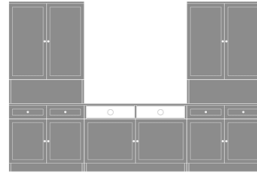

Lancaster Media Console  
with Drawers - 72"W  
Model: LAMUC44S72  
72W 18D 32H

Lancaster Media Unit with  
Drawers - 120"W  
Model: LAMUCSD10  
120W 18D 80H

Lancaster Media Unit with  
Drawers - 132"W  
Model: LAMUCSD11  
132W 18D 80H

Lancaster Media Unit with  
Drawers - 144"W  
Model: LAMUCSD12  
144W 18D 80H

Lancaster Media Unit with  
Open Shelves - 120"W  
Model: LAMUCSS10  
120W 18D 80H

Lancaster Media Unit with  
Open Shelves - 132"W  
Model: LAMUCSS11  
132W 18D 80H