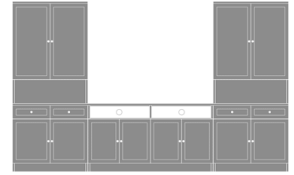

Lancaster Media Console  
with Drawers - 72"W  
Model: LAMUC44S72  
72W 18D 32H

Lancaster Media Unit with  
Drawers - 120"W  
Model: LAMUCSD10  
120W 18D 80H

Lancaster Media Unit with  
Drawers - 132"W  
Model: LAMUCSD11  
132W 18D 80H

Lancaster Media Unit with  
Drawers - 144"W  
Model: LAMUCSD12  
144W 18D 80H

Lancaster Media Unit with  
Open Shelves - 120"W  
Model: LAMUCSS10  
120W 18D 80H

Lancaster Media Unit with  
Open Shelves - 132"W  
Model: LAMUCSS11  
132W 18D 80H