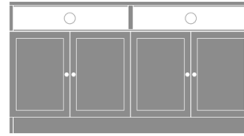

## Lancaster Media Chest / Dresser

Lancaster Media Console  
with Drawers - 48"W  
Model: LAMUC22S48  
48W 18D 32H

Lancaster Media Console  
with Shelves - 72"W  
Model: LAMUC04S72  
72W 18D 32H

Lancaster Media Console  
with Shelves - 60"W  
Model: LAMUC04S60  
60W 18D 32H

Lancaster Media Console  
with Shelves - 48"W  
Model: LAMUC02S48  
48W 18D 32H

Lancaster Media Console  
with Drawers - 60"W  
Model: LAMUC44S60  
60W 18D 32H

Lancaster Media Storage  
Base - 36"W  
Model: LAMCB22S  
36W 18D 32H

Lancaster Media Console  
with Drawers - 72"W  
Model: LAMUC44S72  
72W 18D 32H

Lancaster Media Unit with  
Drawers - 120"W  
Model: LAMUCSD10  
120W 18D 80H

Lancaster Media Unit with  
Drawers - 132"W  
Model: LAMUCSD11  
132W 18D 80H

Lancaster Media Unit with  
Drawers - 144"W  
Model: LAMUCSD12  
144W 18D 80H

Lancaster Media Unit with  
Open Shelves - 120"W  
Model: LAMUCSS10  
120W 18D 80H

Lancaster Media Unit with  
Open Shelves - 132"W  
Model: LAMUCSS11  
132W 18D 80H