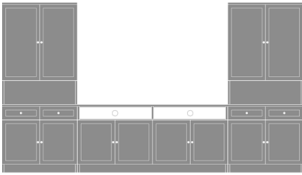

Lancaster Media Console  
with Drawers - 72"W  
Model: LAMUC44S72  
72W 18D 32H

Lancaster Media Unit with  
Drawers - 120"W  
Model: LAMUCSD10  
120W 18D 80H

Lancaster Media Unit with  
Drawers - 132"W  
Model: LAMUCSD11  
132W 18D 80H

Lancaster Media Unit with  
Drawers - 144"W  
Model: LAMUCSD12  
144W 18D 80H

Lancaster Media Unit with  
Open Shelves - 120"W  
Model: LAMUCSS10  
120W 18D 80H

Lancaster Media Unit with  
Open Shelves - 132"W  
Model: LAMUCSS11  
132W 18D 80H