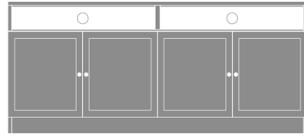

## Lancaster Media Chest / Dresser

Lancaster Media Console  
with Drawers - 48"W  
Model: LAMUC22S48  
48W 18D 32H

Lancaster Media Console  
with Shelves - 72"W  
Model: LAMUC04S72  
72W 18D 32H

Lancaster Media Console  
with Shelves - 60"W  
Model: LAMUC04S60  
60W 18D 32H

Lancaster Media Console  
with Shelves - 48"W  
Model: LAMUC02S48  
48W 18D 32H

Lancaster Media Console  
with Drawers - 60"W  
Model: LAMUC44S60  
60W 18D 32H

Lancaster Media Storage  
Base - 36"W  
Model: LAMCB22S  
36W 18D 32H

Lancaster Media Unit with  
Drawers - 144"W  
Model: LAMUCSD12  
144W 18D 80H

Lancaster Media Unit with  
Open Shelves - 120"W  
Model: LAMUCSS10  
120W 18D 80H

Lancaster Media Unit with  
Open Shelves - 132"W  
Model: LAMUCSS11  
132W 18D 80H