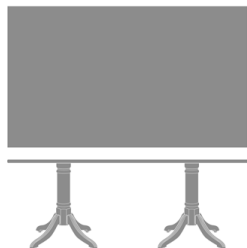

## Harvest Dining Table

Harvest Complete Table, 6-Seater, Cross Base, Standard Height  
Model: HVTBL06S00  
47W 80D 29.75H

Harvest Complete Table, 6-Seater, Provincial Base, Standard Height  
Model: HVTBL06S09  
47W 80D 29.75H

Harvest Complete Table, 6-Seater, Cross Base, Wheelchair Height  
Model: HVTBL06S10  
47W 80D 31.75H

Harvest Complete Table, 6-Seater, Provincial Base, Wheelchair Height  
Model: HVTBL06S19  
47W 80D 31.75H

Harvest Complete Table, 8-Seater, Cross Base, Standard Height  
Model: HVTBL08S00  
47W 100D 29.75H

Harvest Complete Table, 8-Seater, Provincial Base, Standard Height  
Model: HVTBL08S09  
47W 100D 29.75H