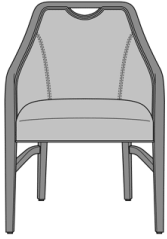

## Gela Dining

Gela Dining Chair, with  
Handgrip, with Stretchers

Model: GELA1111

24W 24.75D 34.5H

24.5AH