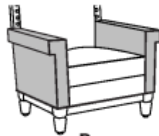

Product Dimensions and Specs

Overall	58.5W 31D 40.5H
Seat	46.5W 20D 19H
Arm	25H
Wt.	118 lbs
Wt. Capacity	525 lbs

Product Configurations

Gandino Collection

GANXXXX

Seat Style

Arm Style

B
Square

Leg Shape

Nail Head Trim