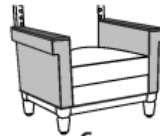

C
Square with Arm Caps