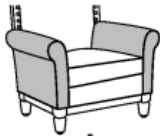

Product Dimensions and Specs

Overall	58.5W 31D 40.5H
Seat	46.5W 20D 19H
Arm	25H
Wt.	118 lbs
Wt. Capacity	525 lbs

Product Configurations

Gandino Collection

GANXXXX

Seat Style

1
Single Seater

2
Love Seat

Arm Style

A
Scroll

B
Square

C
Square with Arm Caps

Leg Shape

1
Federal

Nail Head Trim

A
Nail Head
Standard
on Back