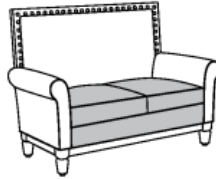

Product Dimensions and Specs

Overall	58.5W 31D 40.5H
Seat	46.5W 20D 19H
Arm	25H
Wt.	118 lbs
Wt. Capacity	525 lbs

Product Configurations

Gandino Collection

GANXXXX

Seat Style

1
Single Seater

2
Love Seat